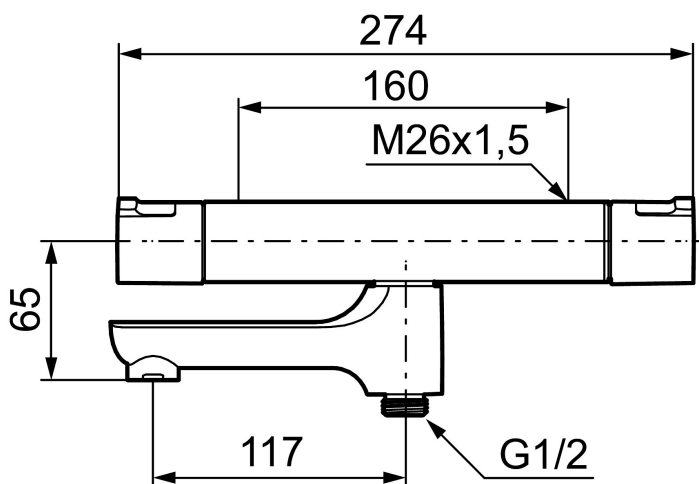

MORA CERA T4 bath mixer

A bathroom is a place for relaxation, pleasure and recharging your batteries. So fill it with enjoyment. Save energy effortlessly, protect against fluctuations in water temperature, take an extra long shower with a clear conscience. Mora Cera puts quality time in your bathroom in countless ways.

Article number: 240000

Description: Chrome, 160 c/c

- Swivel spout with built-in diverter
- Temperature handle with safety stop at 38°C and 42°C
- With Eco-function
- Approved non-return valves, EN-Standard EN1717
- Extra user-friendly grips, approved by the Rheumatism Association in Sweden

Unique characteristics

Backflow protection unit type EB