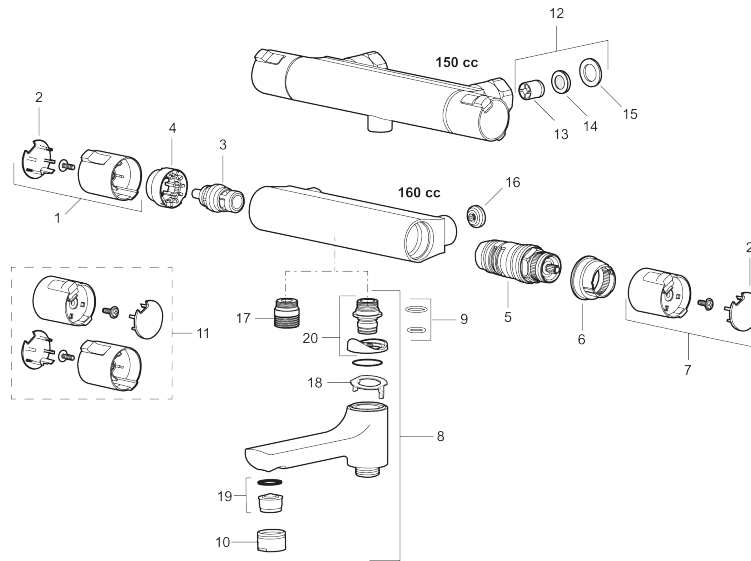

Article number: 240000

Description: Chrome, 160 c/c

- Swivel spout with built-in diverter
- Temperature handle with safety stop at 38°C and 42°C
- With Eco-function
- Approved non-return valves, EN-Standard EN1717
- Extra user-friendly grips, approved by the Rheumatism Association in Sweden

Unique characteristics

Backflow protection unit type  EB

PRODUCT DESCRIPTION

MORA CERA T4 bath mixer

A bathroom is a place for relaxation, pleasure and recharging your batteries. So fill it with enjoyment. Save energy effortlessly, protect against fluctuations in water temperature, take an extra long shower with a clear conscience. Mora Cera puts quality time in your bathroom in countless ways.

Article number: 240000

Sparepartlist

NO.	ART NO.	RSK	DESCRIPTION
1	409653.AA	8345188	On/off handle, complete, chrome, retail packed
2	409658.AA	8345190	End cover, chrome, retail packed
3	S600274	8397028	Ceramic headwork (G15)
4	708079.AE		Eco, Stop ring, on/off
5	708764.AE	8345114	Thermostatic cartridge
6	209556.AE	8345184	Stop ring, temperature
7	409654.AA	8345189	Temperature handle, complete, chrome, retail packed
8	409656	8344876	Swivel spout, for conversion of shower mixer to bath/shower mixer, chrome
9	209519.AE	8938340	O-ring, for swivel spout
10	131415.AE	8281512	Housing M24 utv., 15 mm, chrome
11	409650.AA	8345187	On/off- and temperature handle, complete, chrome, retail packed
12	708338.AE		Non-return valve (2 pcs)
13	139465.AE	8186872	Non-return valve, with lock ring
14	708080.AE		Holder for filter, complete
15	709339.AE	8938274	Gasket 24/15x2, 2 pcs

NO.	ART NO.	RSK	DESCRIPTION
16	129380.AE	8345651	Non-return valve (2 pcs)
17	409659.AE	8187025	Shower connector M18x1xG1/2
18	38521000	8295345	Stop ring
19	139783.AE	8281546	Aerator inlet, 20–24 l/min at 300 kPa
20	209494.AE	8314141	Spout nipple incl cover ring