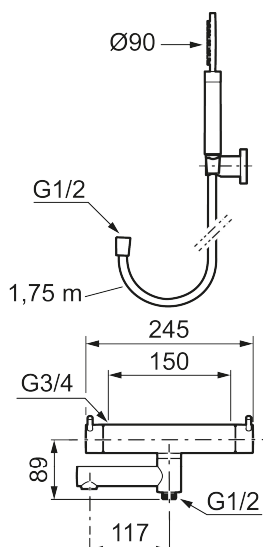

**Article number:** 270100.60

**Description:** Polished brass PVD, 150 c/c

#### Unique characteristics

Backflow protection unit type 

- With hand shower, holder and hose in metal, PVC- and BPA-free
- Swivel spout with built-in diverter
- Pressure balanced thermostatic mixer
- Temperature handle with safety stop at 38°C
- With Eco-function
- Approved non-return valves, EN-Standard EN1717

### Sparepartlist

NO.	ART NO.	RSK	DESCRIPTION
1	209575	8275496	Hand shower, chrome
1	209575.12	8275497	Hand shower, matte black
1	209575.22	8275498	Hand shower, matte white
1	209575.44	8275499	Hand shower, matte grey
1	209575.60	8275500	Hand shower, polished brass PVD
1	209575.62	8275501	Hand shower, brused brass PVD