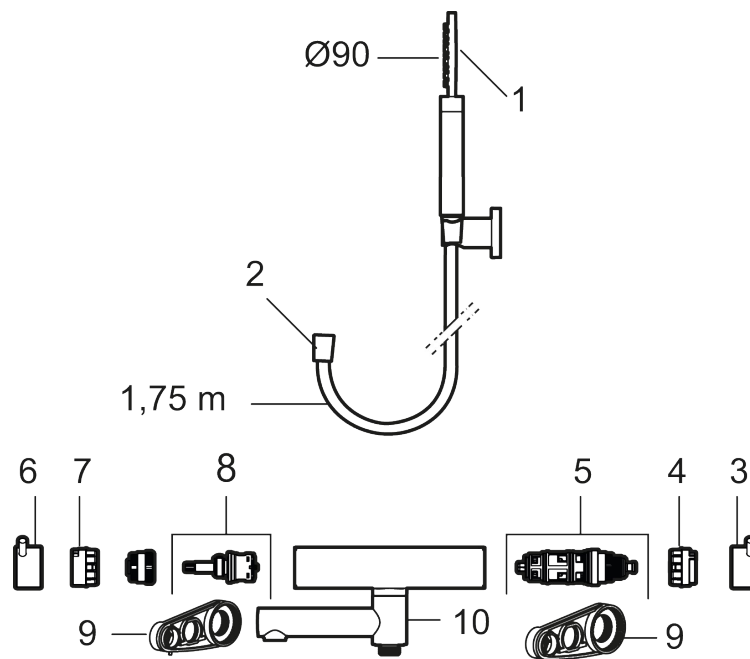

PRODUCT DESCRIPTION

MORA INXX II bath mixer

With its durable, trendy polished brass finish and hand shower with a large, round nozzle, makes this mixer looks great and gives a truly relaxing baths. The INXX II collection offers a world-class water experience with constant temperature, high comfort and effective scald protection. The mixer has been tested and approved according to current building regulations and is energy-efficient, which means it reduces water and energy use without compromising on comfort.

About the collection

INXX II is an elegant, timeless collection in a palette of carefully selected colours. Offering a combination of high quality, sober design and outstanding comfort, this is the ultimate collection.

Article number: 270100.60

Sparepartlist

NO.	ART NO.	RSK	DESCRIPTION
1	209575	8275496	Hand shower, chrome
1	209575.12	8275497	Hand shower, matte black
1	209575.22	8275498	Hand shower, matte white
1	209575.44	8275499	Hand shower, matte grey
1	209575.60	8275500	Hand shower, polished brass PVD
1	209575.62	8275501	Hand shower, brused brass PVD