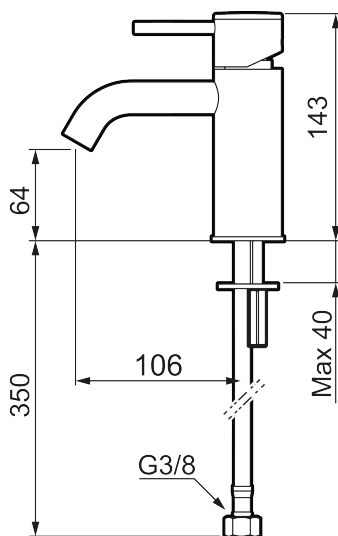

MORA INXX II soft, small basin mixer

INXX II basin mixers are available in three different heights, including small which is suitable for small basins. With its durable, trendy polished brass finish and essential design, the INXX II soft enhances the feeling of comfort, quality and elegance in your bathroom. The mixer has been tested and approved according to current building regulations and is energy-efficient, which means it reduces water and energy use without compromising on comfort. A push down-waste in a matching colour is available as an accessory.

Article number: 273001.60CA Flow 3 bar: 4.5 l/m

Description: Polished brass PVD

Unique characteristics

Backflow protection unit type 

- Ceramic cartridge
- Adjustable flow control and temperature limiter
- Soft PEX® hoses with 3/8" connecting nut (stainless steel braided)
- Hole diameter Ø34-37 mm

NO.	ART NO.	RSK	DESCRIPTION
1	409701.60AE	8394080	Lever, complete, polished brass PVD
1	409701.62AE	8394081	Lever, complete, brushed brass PVD
2	409703.AE	8437060	Ceramic cartridge
3	409706.AE	8281571	Aerator M16,5 ext., 5 l/min at 200–600 kPa
4	209518.AE	8346911	Fastening details
5	409708.AE	8394122	Care-handle, chrome
5	409708.12AE	8394123	Care-handle, matte black
5	409708.22AE	8394124	Care-handle, matte white
5	409708.44AE	8394125	Care-handle, matte grey
5	409708.60AE	8394126	Care-handle, polished brass PVD
5	409708.62AE	8394127	Care-handle, brushed brass PVD