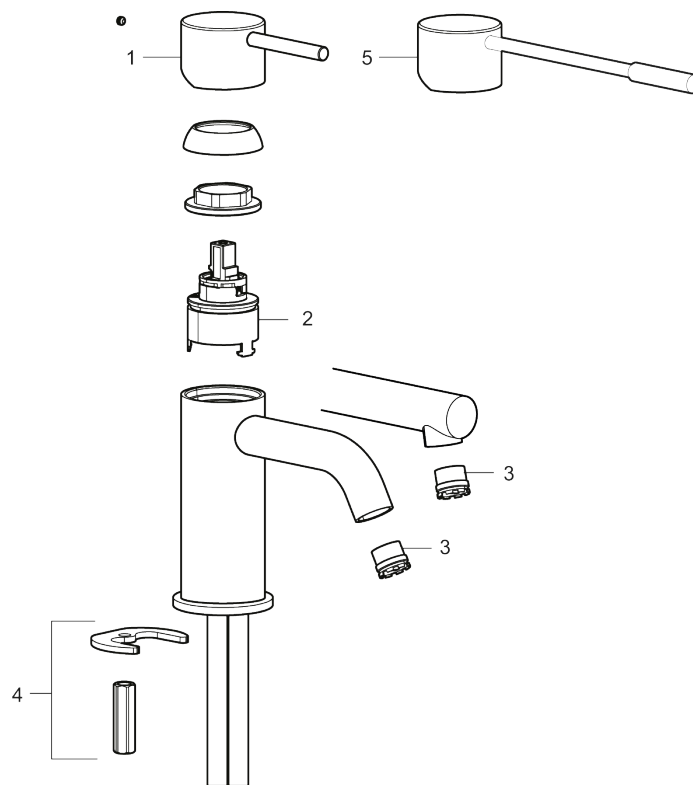

Article number: 273001.60CA Flow 3 bar: 4.5 l/m

Description: Polished brass PVD

Unique characteristics

Backflow protection unit type 

- Ceramic cartridge
- Adjustable flow control and temperature limiter
- Soft PEX® hoses with 3/8" connecting nut (stainless steel braided)
- Hole diameter Ø34-37 mm

PRODUCT DESCRIPTION

MORA INXX II soft, small basin mixer

INXX II basin mixers are available in three different heights, including small which is suitable for small basins. With its durable, trendy polished brass finish and essential design, the INXX II soft enhances the feeling of comfort, quality and elegance in your bathroom. The mixer has been tested and approved according to current building regulations and is energy-efficient, which means it reduces water and energy use without compromising on comfort. A push down-waste in a matching colour is available as an accessory.

Article number: 273001.60CA

Sparepartlist

NO.	ART NO.	RSK	DESCRIPTION
1	409701.AE	8394076	Lever, complete, chrome
1	409701.12AE	8394077	Lever, complete, matte black
1	409701.22AE	8394078	Lever, complete, matte white
1	409701.44AE	8394079	Lever, complete, matte grey

NO.	ART NO.	RSK	DESCRIPTION
1	409701.60AE	8394080	Lever, complete, polished brass PVD
1	409701.62AE	8394081	Lever, complete, brushed brass PVD
2	409703.AE	8437060	Ceramic cartridge
3	409706.AE	8281571	Aerator M16,5 ext., 5 l/min at 200–600 kPa
4	209518.AE	8346911	Fastening details
5	409708.AE	8394122	Care-handle, chrome
5	409708.12AE	8394123	Care-handle, matte black
5	409708.22AE	8394124	Care-handle, matte white
5	409708.44AE	8394125	Care-handle, matte grey
5	409708.60AE	8394126	Care-handle, polished brass PVD
5	409708.62AE	8394127	Care-handle, brushed brass PVD