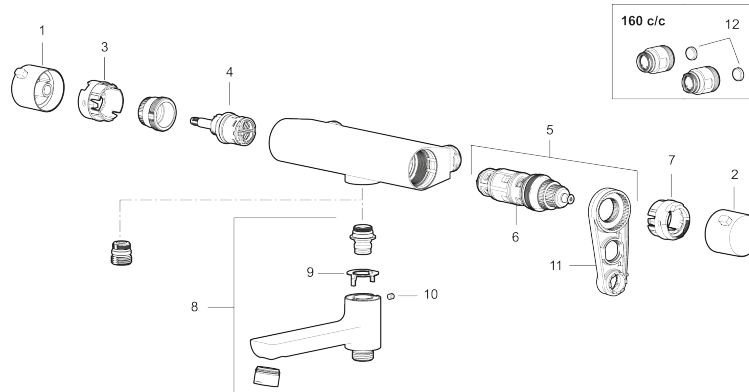

Description: Matte black, 160 c/c

- Swivel spout with built-in diverter
- Pressure balanced thermostatic mixer
- Temperature handle with safety stop at 38°C
- With Eco-function
- Lead Free material
- Approved non-return valves, EN-Standard EN1717

Unique characteristics

Backflow protection unit type **EB**

PRODUCT DESCRIPTION

LYNX bath mixer

The timeless and charismatic aesthetic of the LYNX bath mixer enhances any space with subtle detailing and next-level sustainable features in versatile chrome and matte black.

Article number: 340000.12

Sparepartlist

NO.	ART NO.	RSK	DESCRIPTION
1	S600237	8397026	
1	S600237.12	8397027	
2	S600236	8397024	
2	S600236.12	8397025	
3	S600086	8439710	Stop ring, standard
4	S600020	8441462	Ceramic headwork, with service tool (shower mixer)
4	S600269	8387232	Ceramic headwork, without tool (shower mixer)
4	S600021	8441463	Ceramic headwork, with service tool (bath mixer)
4	S600270	8387233	Ceramic headwork, without tool (bath mixer)
5	S600084	8439709	Thermostatic cartridge, complete, incl. service tool
5	S600271	8397030	Thermostatic cartridge, complete, without service tool
6	S600271	8397030	Thermostatic cartridge, complete, without service tool
7	S600023	8439703	Stop ring
8	S600247	8441050	
8	S600247.12	8441051	
9	38521000	8295345	Stop ring
10	708655.AE	8295447	Locking screw
11	S600298	3870203	Service tool
12	409359.AA	8345172	Filter kit for connecting links, retail packed