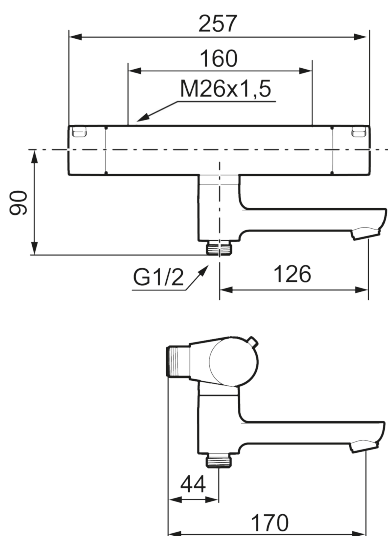

Unique characteristics

Backflow protection unit type **EB**