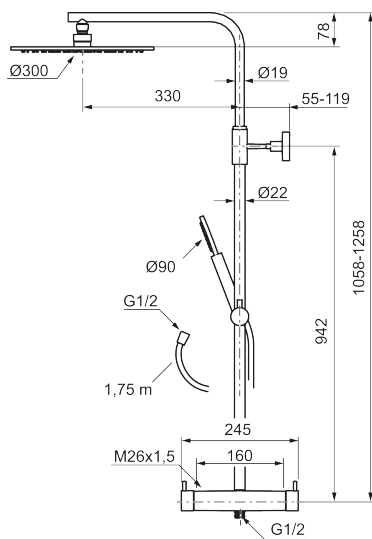

Article number: 271800.12 Flow 3 bar: 11.3 l/m

Description: Matte black, 160 c/c

Consist of:

MORA INXX II thermostatic mixer:

- Pressure balanced thermostatic mixer
- With reversible headwork
- Temperature handle with safety stop at 38°C
- With Eco-function
- Approved non-return valves, EN-Standard EN1717

MORA INXX II Shower System:

- Shower hose in metal, PVC- and BPA-free
- With Easy-Clean anti-limescale system
- Adjustable height
- Hand shower 7,5 l/min, shower head 11,3 l/min

PRODUCT DESCRIPTION

MORA INXX II shower system kit