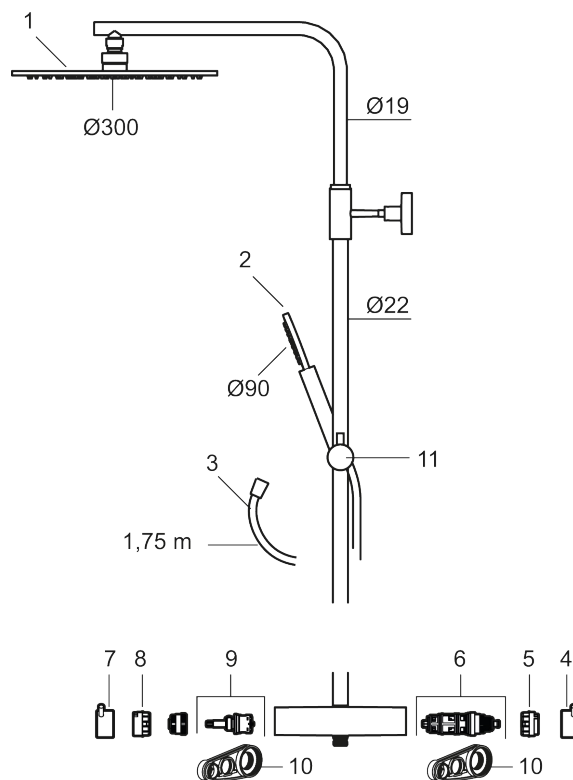

PRODUCT DESCRIPTION

MORA INXX II shower system kit

With its durable matt black finish the INXX II combines classic design with high performance, constant temperature, outstanding comfort and effective scald protection. The overhead shower has a large, slim shower head that looks great in bathrooms with a strong character and striking shapes, as well as in classic bathrooms designed for rest and relaxation. The mixer has been tested and approved according to current building regulations and is energy-efficient, which means it reduces water and energy use without compromising on comfort. The INXX II collection offers a world-class water experience.

About the collection

INXX II is an elegant, timeless collection in a palette of carefully selected colours. Offering a combination of high quality, sober design and outstanding comfort, this is the ultimate collection.

Article number: 271800.12

Sparepartlist

NO.	ART NO.	RSK	DESCRIPTION
1	130348	8237489	Shower head 300 mm, chrome
1	130348.12	8237490	Shower head 300 mm, matte black