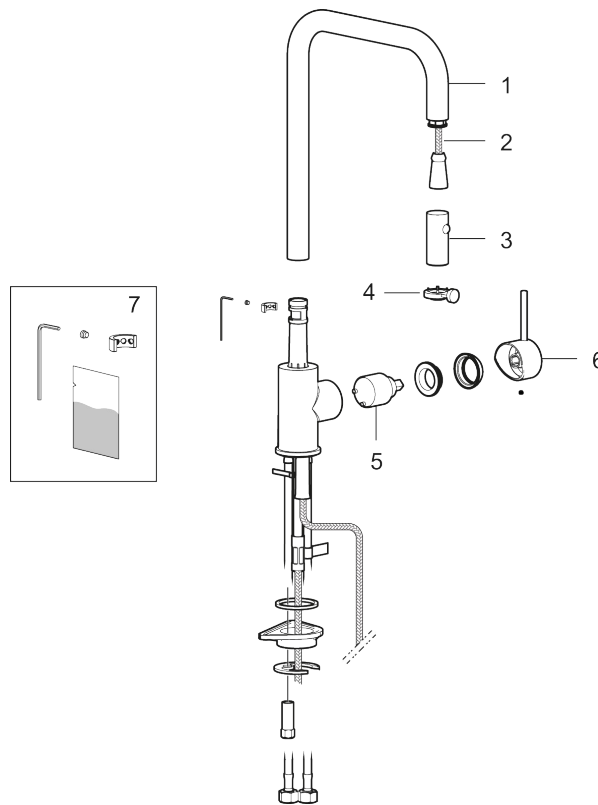

Article number: 272031.12CA **Flow 3 bar:** 5.9 l/m

Description: Matte black

Unique characteristics

Backflow protection unit type 

- Pull out telescopic nozzle with two spray patterns (normal and rinse)
- Adjustable flow control and temperature limiter
- Soft PEX[®] hoses with 3/8" connecting nut (stainless steel braided)
- Swivel spout 130°, adaptable for different sinks
- Approved non-return valves, EN-Standard EN1717
- Hole diameter Ø34-37 mm

PRODUCT DESCRIPTION

MORA INXX II pullout kitchen mixer

With a resilient matte black tone and a paired back expression, INXX II soft contributes to a luxurious and elegant kitchen.

The mixer features a pullout hand shower that can be switched between a regular water stream and a shower. When the water is turned off, the stream automatically resets to its standard setting.

Article number:

272031.12CA

Sparepartlist

NO.	ART NO.	RSK	DESCRIPTION
1	S600235	8387100	Spout, complete, chrome
1	S600235.12	8387101	Spout, complete, matte black
2	S600189	8387146	
3	S600188	8387098	Nozzle, chrome
3	S600188.12	8387099	Nozzle, matte black
4	S600216	3871102	
5	409702.AE	8437059	Ceramic cartridge
6	409700.AE	8394069	Lever, complete, chrome
6	409700.12AE	8394070	Lever, complete, matte black

NO.	ART NO.	RSK	DESCRIPTION
7	S600213	8387148	