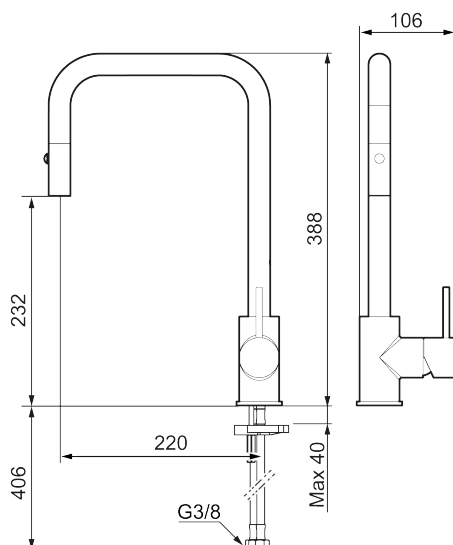

MORA INXX II pullout kitchen mixer

With a resilient matte black tone and a paired back expression, INXX II soft contributes to a luxurious and elegant kitchen.

The mixer features a pullout hand shower that can be switched between a regular water stream and a shower. When the water is turned off, the stream automatically resets to its standard setting.

Article number: 272031.12CA **Flow 3 bar:** 5.9 l/m

Description: Matte black

Unique characteristics

Backflow protection unit type 

- Pull out telescopic nozzle with two spray patterns (normal and rinse)
- Adjustable flow control and temperature limiter
- Soft PEX[®] hoses with 3/8" connecting nut (stainless steel braided)
- Swivel spout 130°, adaptable for different sinks
- Approved non-return valves, EN-Standard EN1717
- Hole diameter Ø34-37 mm

Article number:

272031.12CA

Sparepartlist

NO.	ART NO.	RSK	DESCRIPTION
1	S600235	8387100	Spout, complete, chrome
1	S600235.12	8387101	Spout, complete, matte black
2	S600189	8387146	
3	S600188	8387098	Nozzle, chrome
3	S600188.12	8387099	Nozzle, matte black
4	S600216	3871102	
5	409702.AE	8437059	Ceramic cartridge
6	409700.AE	8394069	Lever, complete, chrome
6	409700.12AE	8394070	Lever, complete, matte black

NO.	ART NO.	RSK	DESCRIPTION
7	S600213	8387148	