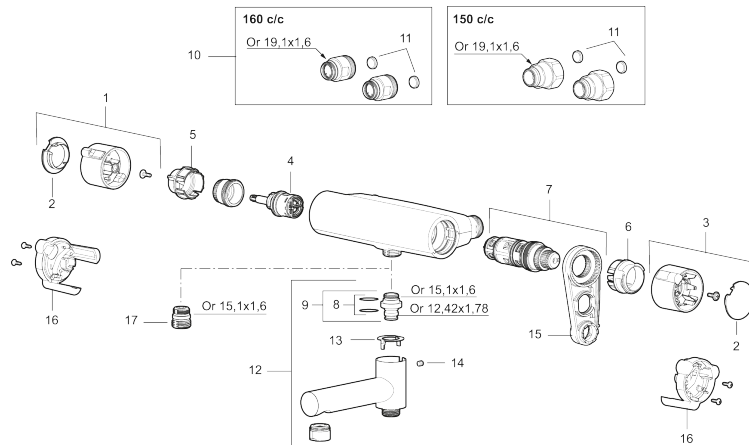

Article number: 330000 **Flow 3 bar:** 22.9 l/m

Description: Chrome, 160 c/c

- Swivel spout with built-in diverter
- Pressure balanced thermostatic mixer
- Temperature handle with safety stop at 38°C
- With Eco-function
- Lead Free material
- Approved non-return valves, EN-Standard EN1717

Unique characteristics

Backflow protection unit type **EB**

PRODUCT DESCRIPTION

MMIX II bath mixer

We have updated our classic MMIX chrome bathtub mixer – now featuring refined, straighter lines and a bolder expression, highlighting its exceptional function and elegance.

Its interior has also been upgraded with an improved thermostat for optimal energy efficiency.

Article number: 330000

Sparepartlist

NO.	ART NO.	RSK	DESCRIPTION
1	S600191	8397017	On/off handle, complete, chrome
2	S600192	8397019	End cover, chrome, 2 pcs
3	S600190	8397018	Temperature handle, complete, chrome
4	S600020	8441462	Ceramic headwork, with service tool (shower mixer)
4	S600269	8387232	Ceramic headwork, without tool (shower mixer)
4	S600021	8441463	Ceramic headwork, with service tool (bath mixer)
4	S600270	8387233	Ceramic headwork, without tool (bath mixer)
5	S600086	8439710	Stop ring, standard
6	S600087	8439711	Scalding protection ring
6	S600026	8439708	Scalding protection ring, max 42 °C
7	S600084	8439709	Thermostatic cartridge, complete, incl. service tool
7	S600271	8397030	Thermostatic cartridge, complete, without service tool
8	209519.AE	8938340	O-ring, for swivel spout
9	409366.AE		Nipple M18x1 with o-ring for bath mixer
10	409361.AE	8228492	Inlet connector 160 c/c
11	409359.AA	8345172	Filter kit for connecting links, retail packed
12	409356	8344853	Swivel spout, for conversion of shower mixer to bath/shower mixer, chrome

NO.	ART NO.	RSK	DESCRIPTION
13	38521000	8295345	Stop ring
14	708655.AE	8295447	Locking screw
15	S600298	3870203	Service tool
16	S600193	8397020	Care-handle, black, 2 pcs
17	S600088	8439712	Nipple M18x1-G1/2 for shower mixer