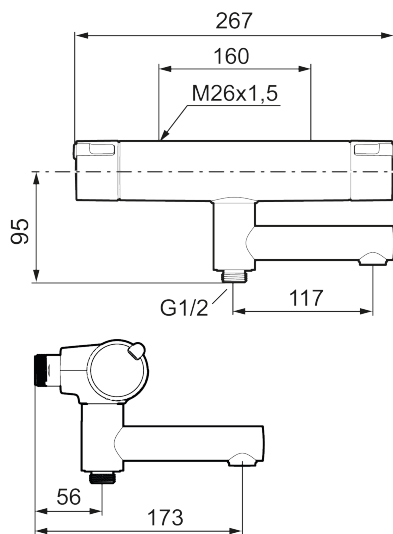

Unique characteristics

Backflow protection unit type **EB**