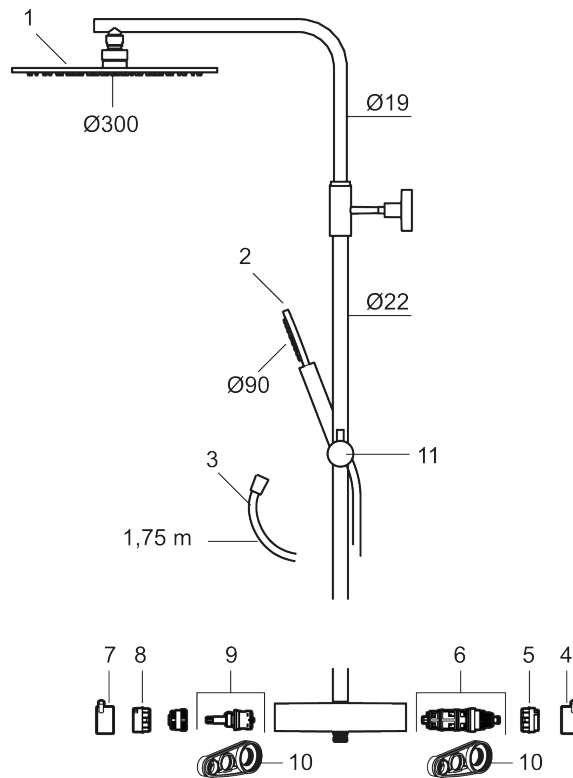

Article number: 271900.62 Flow 3 bar: 11.3 l/m

Description: Brushed brass PVD, 150 c/c

Consist of:

MORA INXX II thermostatic mixer:

- Pressure balanced thermostatic mixer
- With reversible headwork
- Temperature handle with safety stop at 38°C
- With Eco-function
- Approved non-return valves, EN-Standard EN1717

MORA INXX II Shower System:

- Shower hose in metal, PVC- and BPA-free
- With Easy-Clean anti-limescale system
- Adjustable height
- Hand shower 7,5 l/min, shower head 11 l/min

PRODUCT DESCRIPTION

MORA INXX II shower system kit

Article number: 271900.62

Sparepartlist

| NO. | ART NO. | RSK | DESCRIPTION |
|-----|-----------|---------|---------------------------------|
| 1 | 130348 | 8237489 | Shower head 300 mm, chrome |
| 1 | 130348.12 | 8237490 | Shower head 300 mm, matte black |
| 1 | 130348.22 | 8237491 | Shower head 300 mm, matte white |