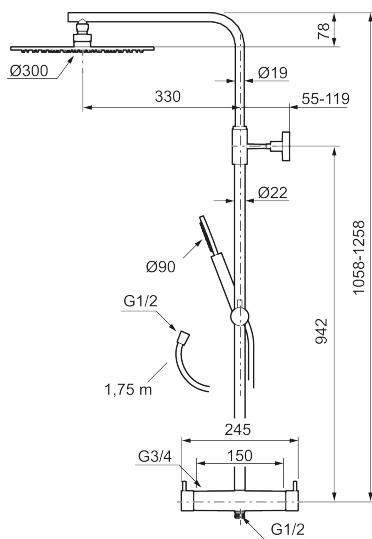

Unique characteristics

MORA INXX II shower system kit

With its durable, elegant brushed brass finish the INXX II combines classic design with high performance, constant temperature, outstanding comfort and effective scald protection. The overhead shower has a large, slim shower head that looks great in bathrooms with a strong character and striking shapes, as well as in classic bathrooms designed for rest and relaxation. The mixer has been tested and approved according to current building regulations and is energy-efficient, which means it reduces water and energy use without compromising on comfort. The INXX II collection offers a world-class water experience.

Article number: 271900.62 Flow 3 bar: 11.3 l/m

Description: Brushed brass PVD, 150 c/c

Consist of:

MORA INXX II thermostatic mixer:

- Pressure balanced thermostatic mixer
- With reversible headwork
- Temperature handle with safety stop at 38°C
- With Eco-function
- Approved non-return valves, EN-Standard EN1717

MORA INXX II Shower System:

- Shower hose in metal, PVC- and BPA-free
- With Easy-Clean anti-limescale system
- Adjustable height
- Hand shower 7,5 l/min, shower head 11 l/min

PRODUCT DESCRIPTION

MORA INXX II shower system kit

Article number: 271900.62

Sparepartlist

| NO. | ART NO. | RSK | DESCRIPTION |
|-----|-----------|---------|---------------------------------|
| 1 | 130348 | 8237489 | Shower head 300 mm, chrome |
| 1 | 130348.12 | 8237490 | Shower head 300 mm, matte black |
| 1 | 130348.22 | 8237491 | Shower head 300 mm, matte white |