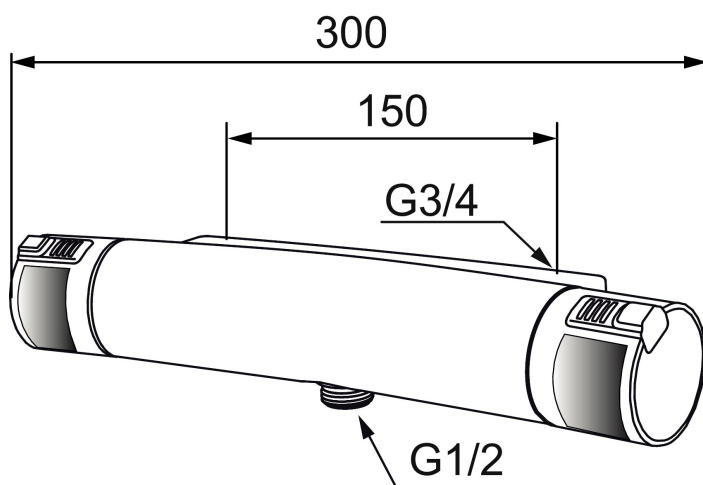

## MORA MMIX T5 care shower mixer

Ergonomic thermostatic mixer with “extra grip” handles and a heightened push button that easily can be manoeuvred with the palm of the hand. With a black TPE that gives extra contrast for visual disabilities and a softer feeling. Also available in a lime green “limited edition”

Article number: 731102

Description: Chrome/black

### Unique characteristics

Backflow protection unit type 

- With shower connection down
- Pressure balanced thermostatic mixer
- Temperature handle with safety stop at 38°C and 42°C
- With Eco-function
- Lead Free material
- Approved non-return valves, EN-Standard EN1717
- Extra user-friendly grips, approved by the Rheumatism Association in Sweden