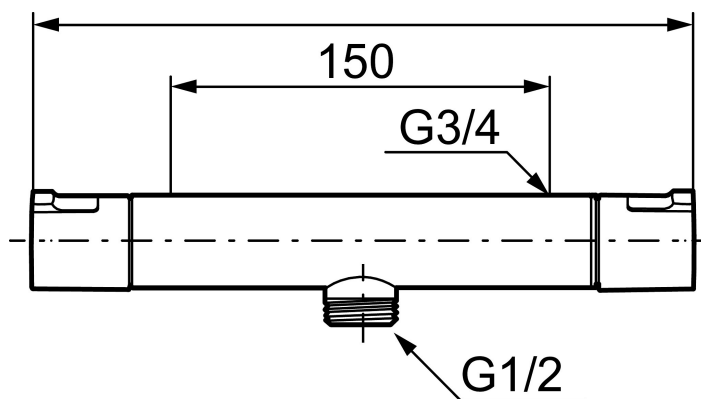

Article number: 241100

Description: Chrome

### Uniqe characteristics

Backflow protection unit type 

- With shower connection down
- Temperature handle with safety stop at 38°C and 42°C
- With Eco-function
- Approved non-return valves, EN-Standard EN1717
- Extra user-friendly grips, approved by the Rheumatism Association in Sweden