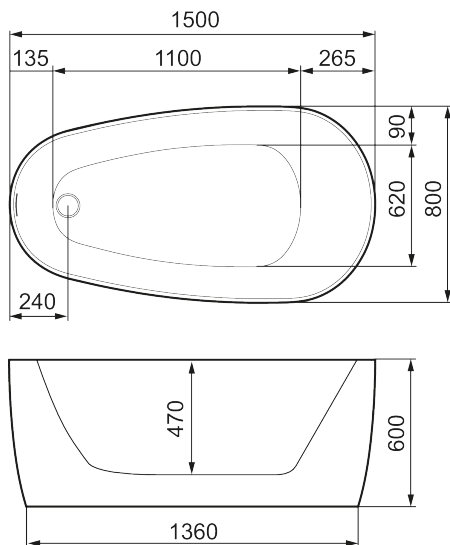

Unique characteristics

MORA MARE VI

With one end sculpted for bathing, and the other allowing for convenient showering, the Mare VI has a slimline design with a 15mm rim.

A freestanding oval shape is soft and welcoming. A perfect design for those wanting a soft, flowing bathroom aesthetic.

In any color you want

Article number: 951106

Description: White, L1500 x W800 x H600

- Freestanding bathtub in acrylic
- Single-sided model
- Pre-installed white bottom valve
- Discrete integrated overflow
- Slimline
- Volume: 270 l
- Weight: 42 kg