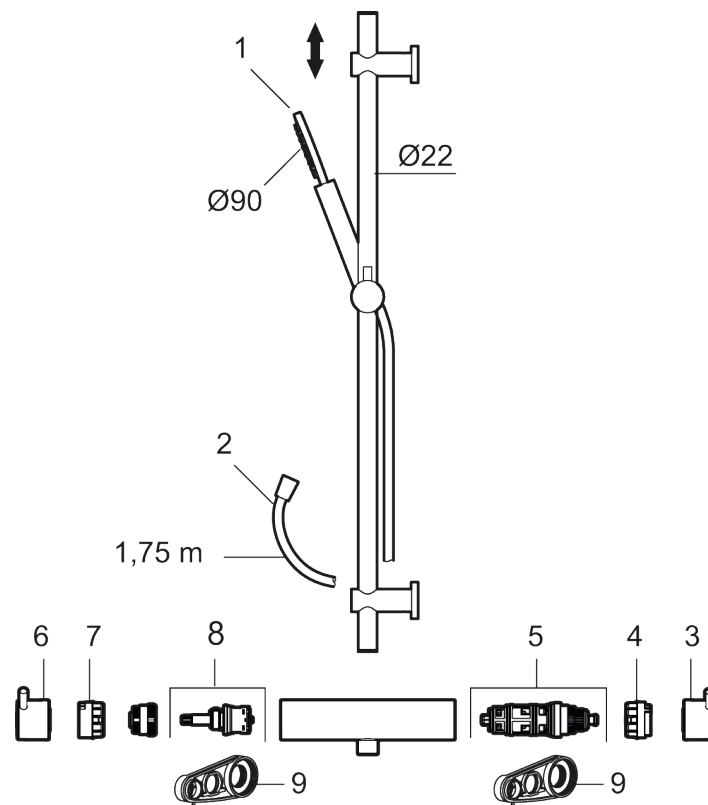

MORA INXX II shower:

- Shower hose in metal, PVC- and BPA-free
- With adjustable wall brackets for usage of existing screw holes
- With Easy-Clean anti-limescale system
- Eco (energy and water saving hand shower 8 l/min)

Article number: 271500.44

Sparepartlist

NO.	ART NO.	RSK	DESCRIPTION
1	209575	8275496	Hand shower, chrome
1	209575.12	8275497	Hand shower, matte black
1	209575.22	8275498	Hand shower, matte white
1	209575.44	8275499	Hand shower, matte grey

NO.	ART NO.	RSK	DESCRIPTION
1	209575.60	8275500	Hand shower, polished brass PVD
1	209575.62	8275501	Hand shower, brused brass PVD
2	131170.AE	8251927	Shower hose in metal, 1750 mm, chrome
2	131170.12AE	8251999	Shower hose in metal, 1750 mm, matte black
2	131170.22AE	8252000	Shower hose in metal, 1750 mm, matte white
2	131170.44AE	8252001	Shower hose in metal, 1750 mm, matte grey
2	131170.60AE	8252002	Shower hose in metal, 1750 mm, polished brass PVD
2	131170.62AE	8252003	Shower hose in metal, 1750 mm, brused brass PVD
3	409710.AE	8218902	Temperature handle, chrome
3	409710.12AE	8218903	Temperature handle, matte black
3	409710.22AE	8218904	Temperature handle, matte white
3	409710.44AE	8218905	Temperature handle, matte grey
3	409710.60AE	8218906	Temperature handle, polished brass PVD
3	409710.62AE	8218907	Temperature handle, brused brass PVD
4	S600023	8439703	Stop ring
5	S600019	8439702	Thermostatic cartridge, complete, with service tool
6	409711.AE	8218901	Temperature handle, chrome
6	409711.12AE	8218908	Temperature handle, matte black
6	409711.22AE	8218909	Temperature handle, matte white
6	409711.44AE	8218910	Temperature handle, matte grey
6	409711.60AE	8218911	Temperature handle, polished brass PVD
6	409711.62AE	8218912	Temperature handle, brused brass PVD
7	S600024	8439705	Stop ring, reversible
8	S600020	8441462	Ceramic headwork, with service tool (shower mixer)
9	891096.AE	8345921	Service tool