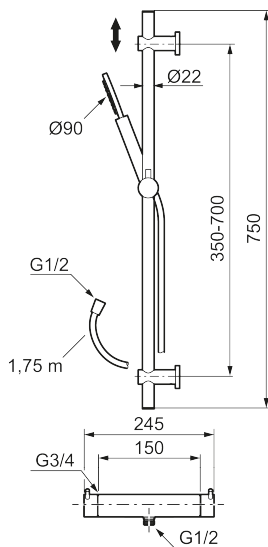

MORA INXX II shower mixer:

- Pressure balanced thermostatic mixer
- Temperature handle with safety stop at 38°C
- With Eco-function
- Approved non-return valves, EN-Standard EN1717

MORA INXX II shower:

- Shower hose in metal, PVC- and BPA-free
- With adjustable wall brackets for usage of existing screw holes
- With Easy-Clean anti-limescale system
- Eco (energy and water saving hand shower 8 l/min)