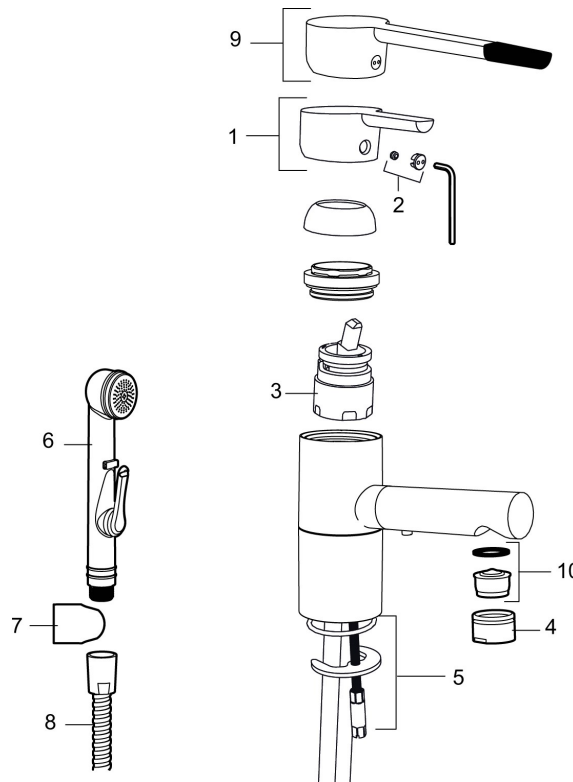

Unique characteristics

Backflow protection unit type **EB**

MORA MMIX B6 basin mixer

Mora MMIX combines elegance and ergonomic design with energy-efficiency. Soft geometric curves and a timeless style characterise the entire Mora MMIX range. The mixers were developed according to our unique EcoSafe™ concept focusing on low energy consumption and long-term environmental care.

Article number: 733082 Flow 3 bar: 6.6 l/m

Description: Chrome

- With self-closing hand shower, wall bracket and hose
- ESS (energy saving system)
- Ceramic cartridge with soft closing function
- Adjustable flow control and temperature limiter
- Soft PEX® hoses with 3/8" connecting nut (stainless steel braided)
- Approved non-return valves, EN-Standard EN1717
- Swivel spout 110°
- Lead Free material
- Hole diameter Ø33,5-37 mm

PRODUCT DESCRIPTION

MORA MMIX B6 basin mixer

Mora MMIX combines elegance and ergonomic design with energy-efficiency. Soft geometric curves and a timeless style characterise the entire Mora MMIX range. The mixers were developed according to our unique EcoSafe™ concept focusing on low energy consumption and long-term environmental care.

Article number: 733082

Sparepartlist

NO.	ART NO.	RSK	DESCRIPTION
1	409389.AE	8344867	Lever, complete
2	409392.AE	8344866	Colour marking and mounting screw for lever
3	S600273	8387230	Ceramic cartridge with service tool, cold start (green ring)
3	409405.AE	8345205	Ceramic cartridge, Turbo, incl service tool
4	131415.AE	8281512	Housing M24 utv., 15 mm, chrome
5	409407.AE		Fastening details
6	S600206	8233049	Self-closing hand shower, chrome
7	130732.AE	8184186	Wall bracket
8	S600207	8236647	Shower hose, L=1,5 m, chrome
9	409390.AE	8344874	Care lever, complete, chrome
10	S600319	8280069	Aerator insert, 7–9 l/min at 300 kPa