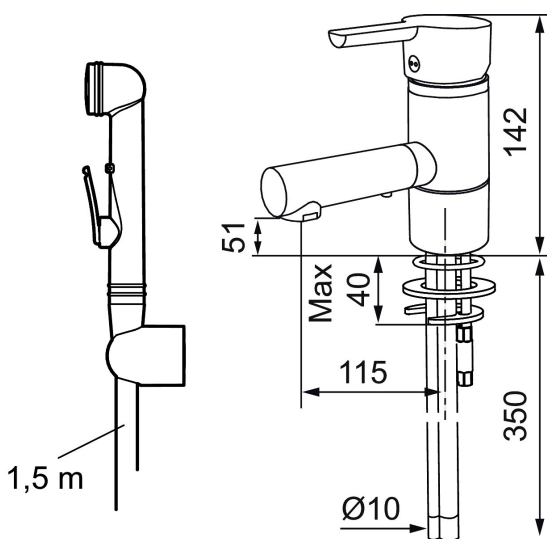

Unique characteristics

Backflow protection unit type **EB**

MORA MMIX B6 basin mixer

Mora MMIX combines elegance and ergonomic design with energy-efficiency. Soft geometric curves and a timeless style characterise the entire Mora MMIX range. The mixers were developed according to our unique EcoSafe™ concept focusing on low energy consumption and long-term environmental care.

Article number: 733082 Flow 3 bar: 6.6 l/m

Description: Chrome

- With self-closing hand shower, wall bracket and hose
- ESS (energy saving system)
- Ceramic cartridge with soft closing function
- Adjustable flow control and temperature limiter
- Soft PEX® hoses with 3/8" connecting nut (stainless steel braided)
- Approved non-return valves, EN-Standard EN1717
- Swivel spout 110°
- Lead Free material
- Hole diameter Ø33,5-37 mm

PRODUCT DESCRIPTION

MORA MMIX B6 basin mixer

Mora MMIX combines elegance and ergonomic design with energy-efficiency. Soft geometric curves and a timeless style characterise the entire Mora MMIX range. The mixers were developed according to our unique EcoSafe™ concept focusing on low energy consumption and long-term environmental care.

Article number: 733082

Sparepartlist

NO.	ART NO.	RSK	DESCRIPTION
1	409389.AE	8344867	Lever, complete
2	409392.AE	8344866	Colour marking and mounting screw for lever
3	S600273	8387230	Ceramic cartridge with service tool, cold start (green ring)
3	409405.AE	8345205	Ceramic cartridge, Turbo, incl service tool
4	131415.AE	8281512	Housing M24 utv., 15 mm, chrome
5	409407.AE		Fastening details
6	S600206	8233049	Self-closing hand shower, chrome
7	130732.AE	8184186	Wall bracket
8	S600207	8236647	Shower hose, L=1,5 m, chrome
9	409390.AE	8344874	Care lever, complete, chrome
10	S600319	8280069	Aerator insert, 7–9 l/min at 300 kPa