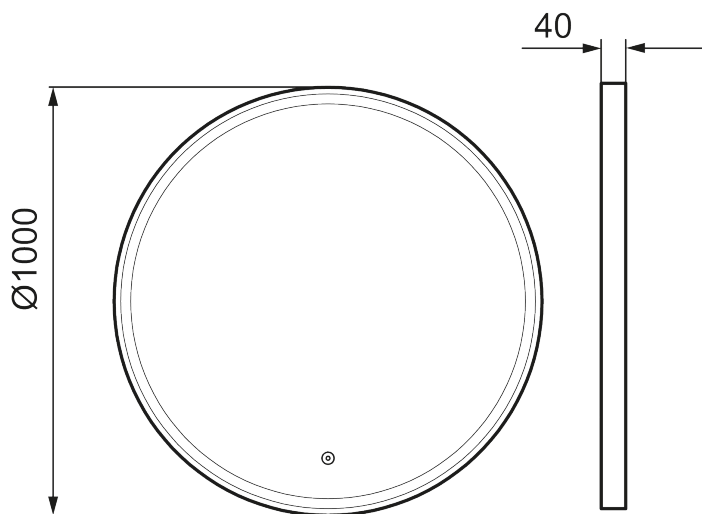

Unique characteristics

MORA SOLO I

Encased in an attractive metal frame in matt black aluminium, with an inner LED band, Solo I gives a dynamic atmosphere to an interior. Its mirror is anti-fog for ease of use, allowing the simplicity of the design to always remain in focus.

About the collection

An attractive framed design, with touch-operated backlighting in a versatile mirror package that's easy to style into any space.

Article number: 953099.12

Description: Ø1000 mm

- Black aluminium frame
- Energy efficient LED lighting
- Copper-free glass with safety film
- Steam free with heated demister pad
- Touch operated on/off
- Light temperature 6400 K
- IP 44 certified, third party CE certified
- Mounting distance from wall: 40 mm