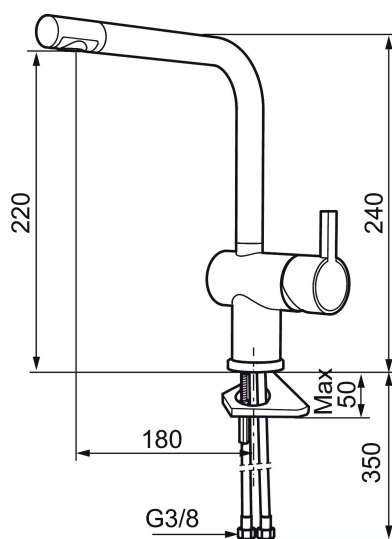

Article number: 707110 Flow 3 bar: 8.1 l/m

Description: Chrome

Unique characteristics

Backflow protection unit type 

- ESS (energy saving system)
- Ceramic cartridge
- Adjustable flow control and temperature limiter
- Eco (energy and water saving constant flow aerator, 7,6 l/min at 200–600 kPa)
- Soft PEX[®] hoses with 3/8" connecting nut (stainless steel braided)
- Swivel spout, limitation part for 60°, 120° or 360° included
- Hole diameter Ø32-35 mm