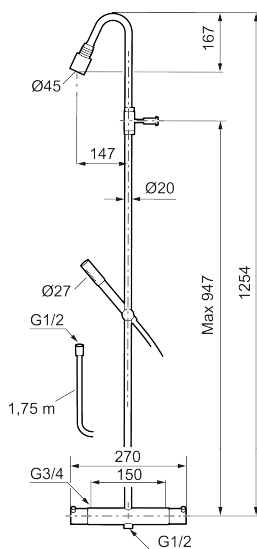

Unique characteristics

MORA IZZY shower system kit

Mora Izzy exudes harmony and elegance. The elegantly curved shower bar gives Mora Izzy its characteristic look. The matt, untreated surface of Izzy Raw will acquire an attractive patina over time, helping the product to age gracefully with its surroundings.

Article number: 705600.66

Sparepartlist

NO.	ART NO.	RSK	DESCRIPTION
1	409617.AE	8440597	Spout, complete, chrome
1	409617.25AE	8440605	Spout, complete, rustic brass
1	409617.66AE	8440606	Spout, complete, raw brass
1	409617.80AE	8440607	Spout, complete, chrome/grooved
2	139783.AE	8281546	Aerator inlet, 20–24 l/min at 300 kPa
3	409618.AE	8281549	Housing M22 int., chrome
3	409618.25AE	8281551	Housing M22 int., rustic brass
3	409618.66AE	8281552	Housing M22 int., raw brass
3	409618.80AE	8281553	Housing M22 int., chrome/grooved
4	409619.AE	8443252	On/off- and temperature handle, chrome
4	409619.25AE	8443253	On/off- and temperature handle, rustic brass
4	409619.66AE	8443254	On/off- and temperature handle, raw brass
4	409619.80AE	8443255	On/off- and temperature handle, chrome/grooved
5	209010.AE		Stop ring
6	729219.AE		Thermostatic cartridge

NO.	ART NO.	RSK	DESCRIPTION
7	209011.AE		Stop ring, reversible
8	709011.AE	8387090	Ceramic headwork, reversible
9	139785.AE	8199136	Hand shower, chrome
9	139785.25AE	8275468	Hand shower, rustic brass
9	139785.66AE	8275469	Hand shower, raw brass
10	131170.AE	8251927	Shower hose in metal, 1750 mm, chrome
10	409622.AE	8251992	Shower hose in metal, 1750 mm, black
11	409623.AE	8221828	Hand shower holder, chrome
11	409623.25AE	8221838	Hand shower holder, rustic brass
11	409623.66AE	8221839	Hand shower holder, raw brass
12	409621.AE	8295449	Limitation segment, basin, for fixed spout
13	891096.AE	8345921	Service tool
14	409360.AA	8187781	Inlet connector 150 c/c (left-handed thread), retail packed
14	409361.AE	8228492	Inlet connector 160 c/c
15	209604.AE		Filters, 2 pcs