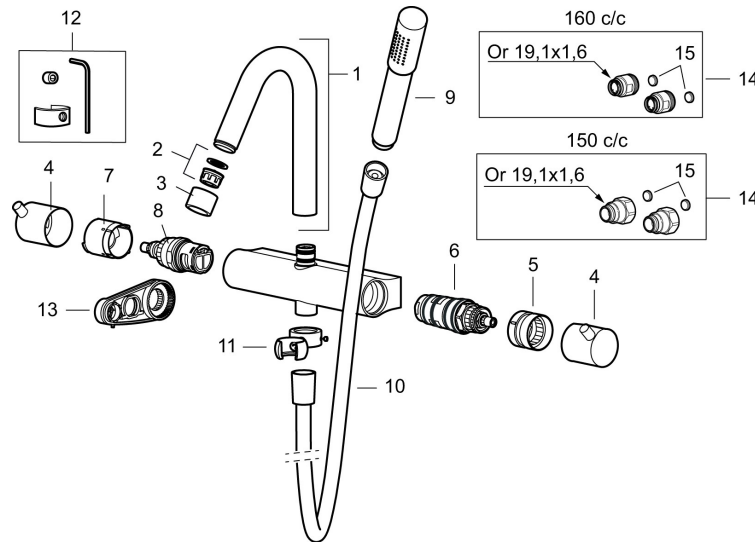

Mora Izzy Shower System:

- Black shower hose in metal, PVC- and BPA-free
- With Easy-Clean anti-limescale system
- Shower bar can be shortened if required
- Eco (energy and water saving hand shower 9 l/min, shower head 12 l/min)

Article number: 705600.66

Sparepartlist

NO.	ART NO.	RSK	DESCRIPTION
1	409617.AE	8440597	Spout, complete, chrome
1	409617.25AE	8440605	Spout, complete, rustic brass
1	409617.66AE	8440606	Spout, complete, raw brass
1	409617.80AE	8440607	Spout, complete, chrome/grooved
2	139783.AE	8281546	Aerator inlet, 20–24 l/min at 300 kPa
3	409618.AE	8281549	Housing M22 int., chrome
3	409618.25AE	8281551	Housing M22 int., rustic brass
3	409618.66AE	8281552	Housing M22 int., raw brass
3	409618.80AE	8281553	Housing M22 int., chrome/grooved
4	409619.AE	8443252	On/off- and temperature handle, chrome
4	409619.25AE	8443253	On/off- and temperature handle, rustic brass
4	409619.66AE	8443254	On/off- and temperature handle, raw brass
4	409619.80AE	8443255	On/off- and temperature handle, chrome/grooved
5	209010.AE		Stop ring
6	729219.AE		Thermostatic cartridge

NO.	ART NO.	RSK	DESCRIPTION
7	209011.AE		Stop ring, reversible
8	709011.AE	8387090	Ceramic headwork, reversible
9	139785.AE	8199136	Hand shower, chrome
9	139785.25AE	8275468	Hand shower, rustic brass
9	139785.66AE	8275469	Hand shower, raw brass
10	131170.AE	8251927	Shower hose in metal, 1750 mm, chrome
10	409622.AE	8251992	Shower hose in metal, 1750 mm, black
11	409623.AE	8221828	Hand shower holder, chrome
11	409623.25AE	8221838	Hand shower holder, rustic brass
11	409623.66AE	8221839	Hand shower holder, raw brass
12	409621.AE	8295449	Limitation segment, basin, for fixed spout
13	891096.AE	8345921	Service tool
14	409360.AA	8187781	Inlet connector 150 c/c (left-handed thread), retail packed
14	409361.AE	8228492	Inlet connector 160 c/c
15	209604.AE		Filters, 2 pcs