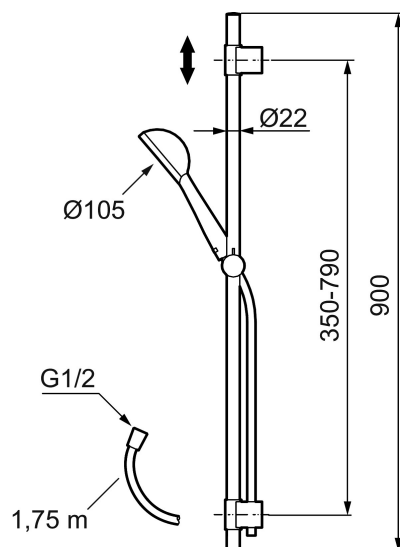

## MORA ONE shower set

Technical innovation, craftsmanship and design go hand in hand in the Mora One series. The shower lifts the entire bathroom and guarantees a relaxing experience needed in the stress of everyday life. Thomas Sandell, architect and designer, has created a sober and elegant series of mixers gently expressing usability, beauty and durability. Mora One is available as a shower and head shower set, or as a complete shower system kit including shower or bath mixer.

Article number: 130340

Description: Chrome

### Unique characteristics

- Shower hose in metal, PVC- and BPA-free
- With adjustable wall brackets for usage of existing screw holes
- With Easy-Clean anti-limescale system
- Eco (energy and water saving hand shower 7,5 l/min)

NO.	ART NO.	RSK	DESCRIPTION
14	209291.AE	8295321	Transition nipple G1/2 - M18x1
15	309246.AE	8295312	O-ring (13,1 x 1,6)
16	609029.AE	8295315	O-ring (16,1 x 1,6)
17	639173.AE	8295314	Gasket (2 pcs)
18	209648.AE	8217836	Lower bar, chrome
19	209650.AE	8217835	Upper bar