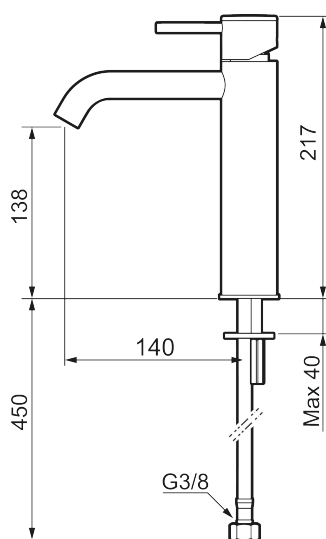

## MORA INXX II soft, medium basin mixer

INXX II basin mixers are available in three different heights, including medium which is suitable for larger basins. With its durable matt black finish and essential design, the INXX II soft enhances the feeling of comfort, quality and elegance in your bathroom. The mixer has been tested and approved according to current building regulations and is energy-efficient, which means it reduces water and energy use without compromising on comfort. A push down-waste in a matching colour is available as an accessory.

Article number: 273011.12CA Flow 3 bar: 4.5 l/m

Description: Matte black

#### Unique characteristics

Backflow protection unit type **AA**

- Ceramic cartridge
- Adjustable flow control and temperature limiter
- Soft PEX® hoses with 3/8" connecting nut (stainless steel braided)
- Hole diameter Ø34-37 mm