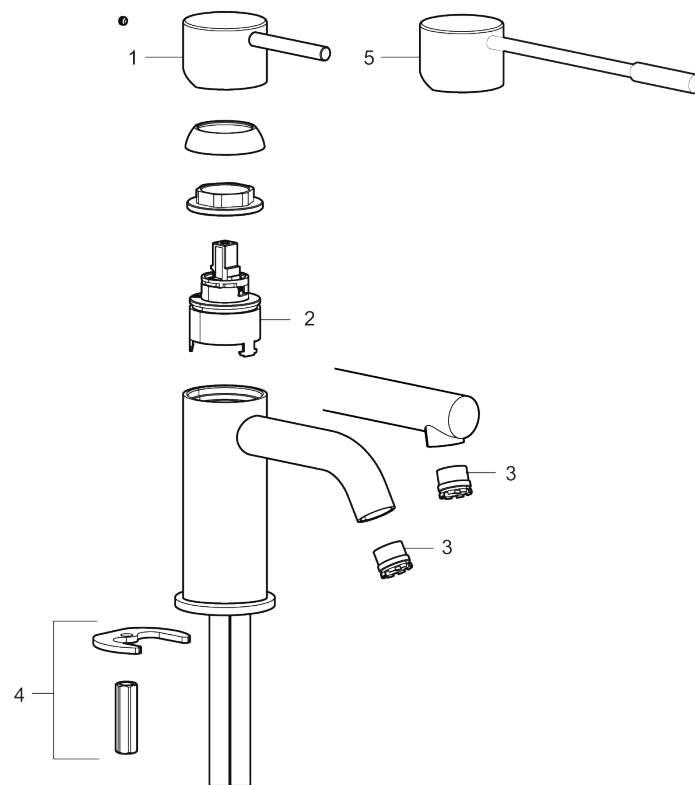

Article number: 273001.CA Flow 3 bar: 4.5 l/m

Description: Chrome

Unique characteristics

Backflow protection unit type **AA**

- Ceramic cartridge
- Adjustable flow control and temperature limiter
- Soft PEX[®] hoses with 3/8" connecting nut (stainless steel braided)
- Hole diameter Ø34-37 mm

PRODUCT DESCRIPTION

MORA INXX II soft, small basin mixer

INXX II basin mixers are available in three different heights, including small which is suitable for small basins. With its durable chrome finish and essential design, the INXX II soft enhances the feeling of comfort, quality and elegance in your bathroom. The mixer has been tested and approved according to current building regulations and is energy-efficient, which means it reduces water and energy use without compromising on comfort. A push down-waste in a matching colour is available as an accessory.

Article number: 273001.CA

Sparepartlist

NO.	ART NO.	RSK	DESCRIPTION
1	409701.AE	8394076	Lever, complete, chrome
1	409701.12AE	8394077	Lever, complete, matte black
1	409701.22AE	8394078	Lever, complete, matte white
1	409701.44AE	8394079	Lever, complete, matte grey

NO.	ART NO.	RSK	DESCRIPTION
1	409701.60AE	8394080	Lever, complete, polished brass PVD
1	409701.62AE	8394081	Lever, complete, brushed brass PVD
2	409703.AE	8437060	Ceramic cartridge
3	409706.AE	8281571	Aerator M16,5 ext., 5 l/min at 200–600 kPa
4	209518.AE	8346911	Fastening details
5	409708.AE	8394122	Care-handle, chrome
5	409708.12AE	8394123	Care-handle, matte black
5	409708.22AE	8394124	Care-handle, matte white
5	409708.44AE	8394125	Care-handle, matte grey
5	409708.60AE	8394126	Care-handle, polished brass PVD
5	409708.62AE	8394127	Care-handle, brushed brass PVD