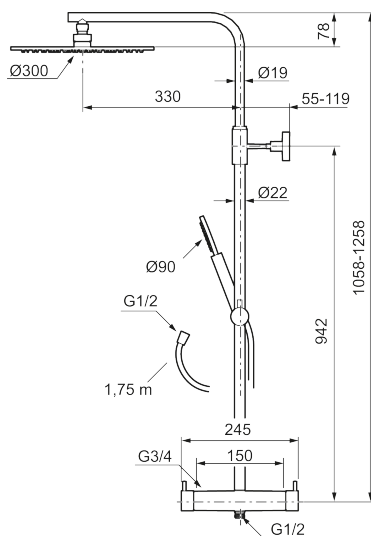

Consist of:

MORA INXX II thermostatic mixer:

- Pressure balanced thermostatic mixer
- With reversible headwork
- Temperature handle with safety stop at 38°C
- With Eco-function
- Approved non-return valves, EN-Standard EN1717

MORA INXX II Shower System:

- Shower hose in metal, PVC- and BPA-free
- With Easy-Clean anti-limescale system
- Adjustable height
- Hand shower 7,5 l/min, shower head 11 l/min