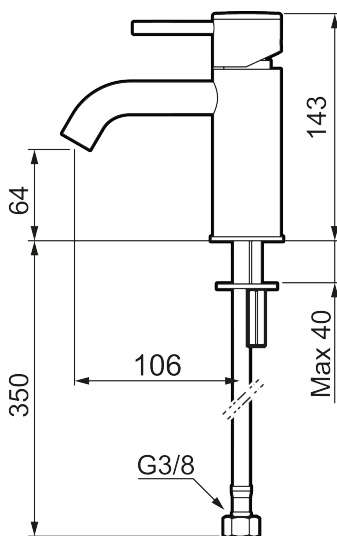

Unique characteristics

Backflow protection unit type 

MORA INXX II soft, small basin mixer

INXX II basin mixers are available in three different heights, including small which is suitable for small basins. With its durable matt white finish and essential design, the INXX II soft enhances the feeling of comfort, quality and elegance in your bathroom. The mixer has been tested and approved according to current building regulations and is energy-efficient, which means it reduces water and energy use without compromising on comfort. A push down-waste in a matching colour is available as an accessory.

Article number: 273001.22CA Flow 3 bar: 4.5 l/m

Description: Matte white

- Ceramic cartridge
- Adjustable flow control and temperature limiter
- Soft PEX® hoses with 3/8" connecting nut (stainless steel braided)
- Hole diameter Ø34-37 mm