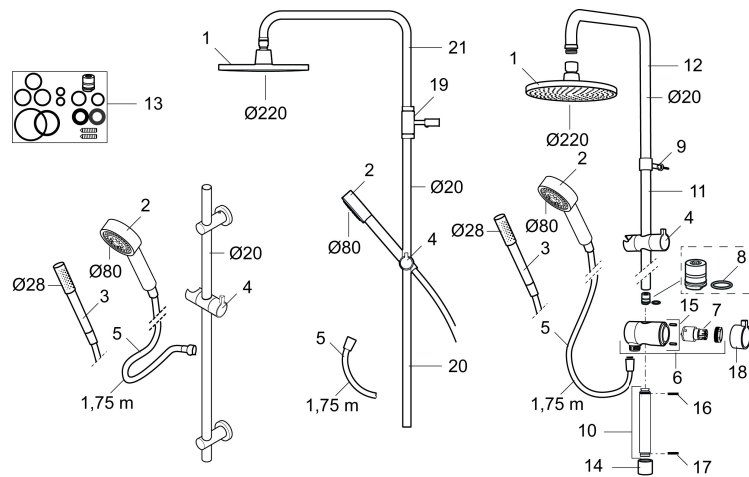

**Article number:** 130190

**Description:** Chrome

- Shower hose in metal, PVC- and BPA-free
- With adjustable wall brackets for usage of existing screw holes
- With Easy-Clean anti-limescale system
- Eco (energy and water saving hand shower 9 l/min)

## Sparepartlist

NO.	ART NO.	RSK	DESCRIPTION
1	131192	8180715	Shower head, 220 mm, chrome
2	130356	8199194	Hand shower, chrome
3	209534	8199198	Hand shower, chome
3	209534.75	8199199	Hand shower, stainless look
4	130357.AA	8762735	Slider, chrome, retail packed
4	130357.0011AE	8762729	Slider, chrome/black
5	139835.AE	8199159	Shower hose in metal, 1750 mm
6	409430.AE	8541683	Diverter
7	409417.AA	8541628	Cartridge for diverter
8	639173.AE	8295314	Gasket (2 pcs)
9	139906.AE	8180378	Clip for shower bar 20 mm
10	209549.AE	8180946	Connecting pipe
11	209548.AE	8180944	Lower bar
12	209550.AE	8180947	Upper bar for S5
13	409425.AE	8346925	Spare bag for Mora Shower System

NO.	ART NO.	RSK	DESCRIPTION
14	209291.AE	8295321	Transition nipple G1/2 - M18x1
15	139812.AE	8295323	Stop screw M5x20
16	309246.AE	8295312	O-ring (13,1 x 1,6)
17	609029.AE	8295315	O-ring (16,1 x 1,6)
18	409520.AE	8348107	Handle for diverter
19	409590.AE	8221731	Clip for shower bar, chrome
20	209648.AE	8217836	Lower bar, chrome
21	209650.AE	8217835	Upper bar