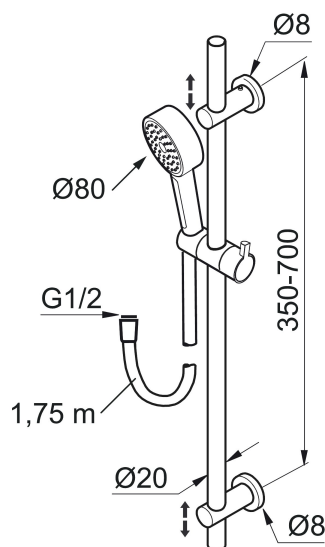

MORA REXX S5 shower set

With their simple, minimalist design, Mora REXX mixers are the essence of Scandinavian design and functionality. Their innovation lies in their precision. When tradition and craftsmanship meet state-of-the-art manufacturing methods and inspiring design, the result is Mora REXX. The version shown here is a beautiful shower system with built-in intelligent function.

Article number: 130190

Description: Chrome

- Shower hose in metal, PVC- and BPA-free
- With adjustable wall brackets for usage of existing screw holes
- With Easy-Clean anti-limescale system
- Eco (energy and water saving hand shower 9 l/min)

Unique characteristics