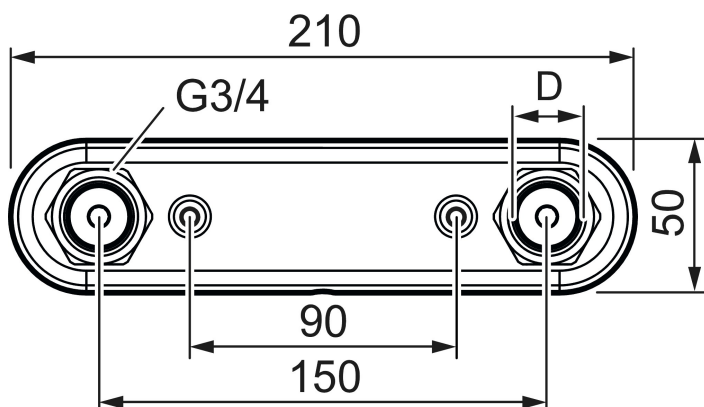

Wall Plate 150 c/c, for PE-X-, PE-RT-, PB- and multilayer-pipes

Article number: S600139.12

Description: Matte black, D: Ø16

Unique characteristics

- For concealed fitting
- With screws and wall seal
- Connection remains on the surface of the wall
- Lead Free

Connections has product certification issued by a product certification body in Sweden, RISE Certification, for:

- PE-X enligt EN ISO 15875: 15x2.5, 16x2.0 & 16x2.2
- PE-RT enligt EN ISO 22391: 15x2.5 & 16x2.2
- PB enligt EN ISO 15876: 16x2.0