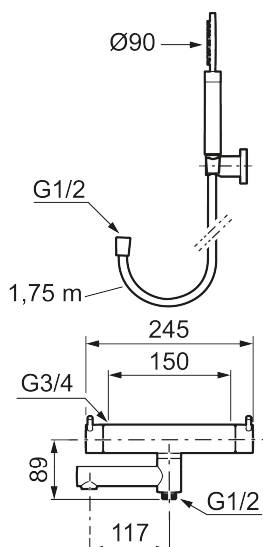

**Article number:** 270100.60

**Description:** Polished brass PVD, 150 c/c

#### Unique characteristics

Backflow protection unit type 

- With hand shower, holder and hose in metal, PVC- and BPA-free
- Swivel spout with built-in diverter
- Pressure balanced thermostatic mixer
- Temperature handle with safety stop at 38°C
- With Eco-function
- Approved non-return valves, EN-Standard EN1717