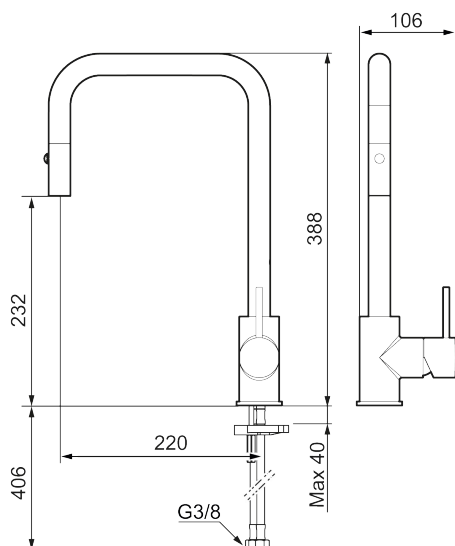

## MORA INXX II pullout kitchen mixer

The resilient matte black shade and gentle design language of the INXX II soft faucet bring a luxurious and elegant aesthetic to your kitchen.

The mixer has a convenient pullout hand shower with the option to switch between a regular water stream and a shower. The stream returns to normal when the water is turned off.

The faucet's integrated dishwasher shut-off is discreetly placed and electronically controlled, shutting off the water supply to the dishwasher 4 or 12 hours after activation.

**Article number:** 272041.12CA **Flow 3 bar:** 5.9 l/m

**Description:** Matte black, with integrated electronic dish washer cut-off

Unique characteristics

Backflow protection unit type

- Pull out telescopic nozzle with two spray patterns (normal and rinse)
- Adjustable flow control and temperature limiter
- Soft PEX<sup>®</sup> hoses with 3/8" connecting nut (stainless steel braided)
- Swivel spout 130°, adaptable for different sinks
- With integrated electronic dish washer cut-off, automatic shut-off after 4 or 12 hours
- Approved non-return valves, EN-Standard EN1717
- Hole diameter Ø34-37 mm