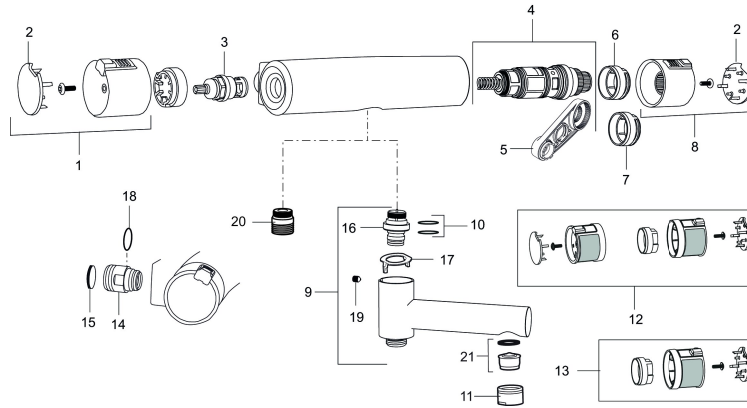

## Sparepartlist

NO.	ART NO.	RSK	DESCRIPTION
1	409353.AA	8345088	On/off handle, complete, chrome, retail packed
1	409353.0011AA	8345087	On/off handle, complete, chrome/black, retail packed
2	409358.AA	8345089	End cover, chrome, retail packed
2	409358.0011AA	8345090	End cover, black, retail packed
3	409354.AA	8345137	Ceramic headwork, retail packed
4	409355.AE	8345136	Thermostatic cartridge, complete, with service tool
5	891096.AE	8345921	Service tool
6	409363.AE	8346505	Scalding protection ring, (standard)
7	409364.AE	8346506	Scalding protection ring, (max 42 °C)
8	409352.AA	8345086	Temperature handle, complete, chrome, retail packed
8	409352.0011AA	8345085	Temperature handle, complete, chrome/black, retail packed
9	409356	8344853	Swivel spout, for conversion of shower mixer to bath/shower mixer, chrome
10	209519.AE	8938340	O-ring, for swivel spout
11	131415.AE	8281512	Housing M24 utv., 15 mm, chrome
12	409370.AA	8345139	Rebuild kit, care, black/chrome, retail packed
12	409370.0085AA	8345162	Rebuild kit, care, lime/black, retail packed
12	409370.0095AE	8345210	Rebuild kit, care, red/black

NO.	ART NO.	RSK	DESCRIPTION
13	409440.AE	8345211	Rebuild kit with fixed temp. stop, care, chrome
14	409360.AA	8187781	Inlet connector 150 c/c (left-handed thread), retail packed
14	409361.AE	8228492	Inlet connector 160 c/c
15	409359.AA	8345172	Filter kit for connecting links, retail packed
16	409366.AE		Nipple M18x1 with o-ring for bath mixer
17	129154.AE	8295332	Stop ring
18	129131.AE	8295316	O-ring (18,1 x 1,6), 2 pcs
19	708655.AE	8295447	Locking screw
20	409365.AE	8187026	Nipple M18x1 - G1/2
21	139783.AE	8281546	Aerator inlet, 20–24 l/min at 300 kPa