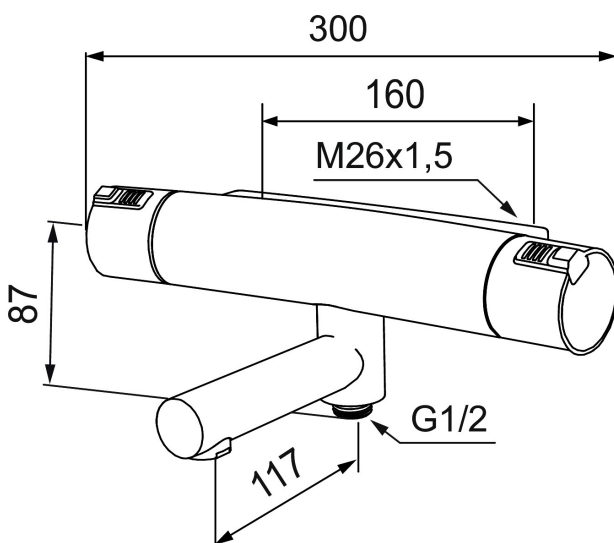

MORA MMIX T5 bath mixer

Mora MMIX combines elegance and ergonomic design with energy-efficiency. Soft geometric curves and a timeless style characterise the entire Mora MMIX range. The mixers were developed according to our unique EcoSafe™ concept focusing on low energy consumption and long-term environmental care.

Article number: 730000.0011

Description: Chrome/black, 160 c/c

Uniqe characteristics

- Swivel spout with built-in diverter
- Pressure balanced thermostatic mixer
- Temperature handle with safety stop at 38°C
- With Eco-function
- Lead Free material
- Approved non-return valves, EN-Standard EN1717

Backflow protection unit type