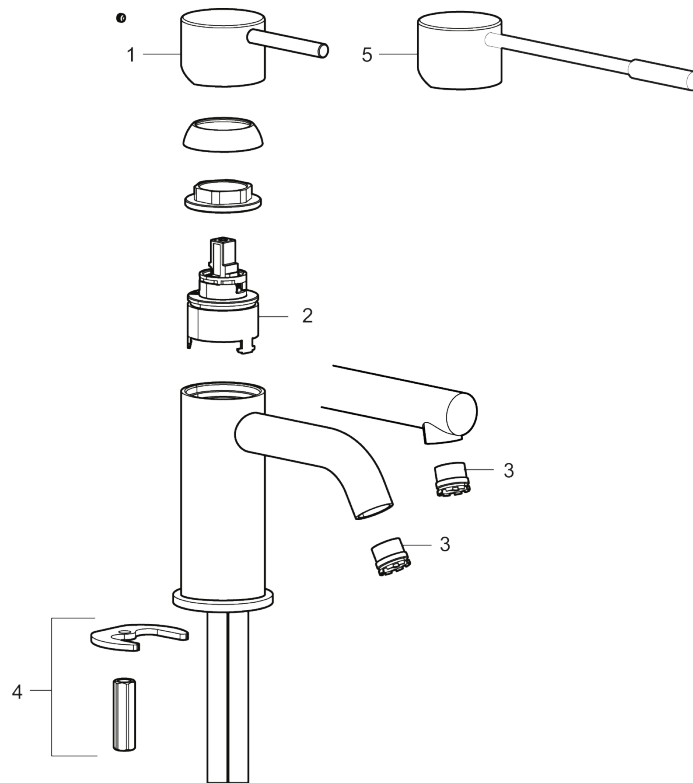

PRODUCT DESCRIPTION

MORA INXX II soft, medium basin mixer

INXX II basin mixers are available in three different heights, including medium which is suitable for larger basins. With its durable, trendy polished brass finish and essential design, the INXX II soft enhances the feeling of comfort, quality and elegance in your bathroom. The mixer has been tested and approved according to current building regulations and is energy-efficient, which means it reduces water and energy use without compromising on comfort. A push down-waste in a matching colour is available as an accessory.

About the collection

INXX II is an elegant, timeless collection in a palette of carefully selected colours. Offering a combination of high quality, sober design and outstanding comfort, this is the ultimate collection.

Article number: 273011.60CA

Sparepartlist

NO.	ART NO.	RSK	DESCRIPTION
1	409701.AE	8394076	Lever, complete, chrome
1	409701.12AE	8394077	Lever, complete, matte black
1	409701.22AE	8394078	Lever, complete, matte white
1	409701.44AE	8394079	Lever, complete, matte grey