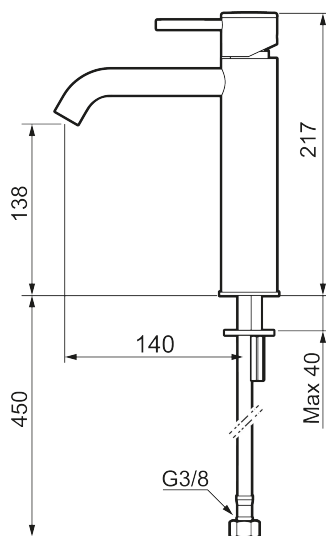

## MORA INXX II soft, medium basin mixer

INXX II basin mixers are available in three different heights, including medium which is suitable for larger basins. With its durable, trendy polished brass finish and essential design, the INXX II soft enhances the feeling of comfort, quality and elegance in your bathroom. The mixer has been tested and approved according to current building regulations and is energy-efficient, which means it reduces water and energy use without compromising on comfort. A push down-waste in a matching colour is available as an accessory.

Article number: 273011.60CA Flow 3 bar: 4.5 l/m

Description: Polished brass PVD

#### Unique characteristics

Backflow protection unit type 

- Keramisk tätning
- Omställbar flödesbegränsning och temperaturspär
- Flexibla anslutningsrör i metallomspunnen Soft PEX®
- Hålmått Ø34-37 mm

PRODUCT DESCRIPTION

NO.	ART NO.	RSK	DESCRIPTION
1	409701.60AE	8394080	Lever, complete, polished brass PVD
1	409701.62AE	8394081	Lever, complete, brushed brass PVD
2	409703.AE	8437060	Ceramic cartridge
3	409706.AE	8281571	Aerator M16,5 ext., 5 l/min at 200–600 kPa
4	209518.AE	8346911	Fastening details
5	409708.AE	8394122	Care-handle, chrome
5	409708.12AE	8394123	Care-handle, matte black
5	409708.22AE	8394124	Care-handle, matte white
5	409708.44AE	8394125	Care-handle, matte grey
5	409708.60AE	8394126	Care-handle, polished brass PVD
5	409708.62AE	8394127	Care-handle, brushed brass PVD