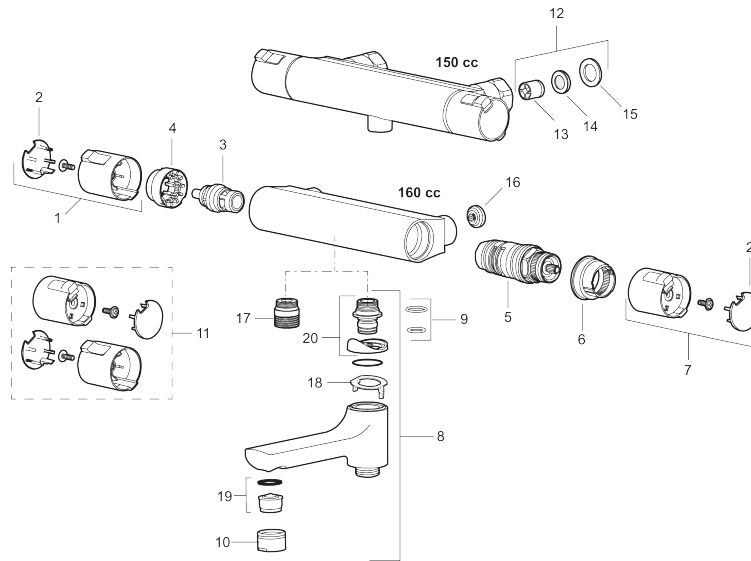

Article number: 241150

Description: Chrome

- With shower connection up for Shower Systems
- Temperature handle with safety stop at 38°C and 42°C
- With Eco-function
- Approved non-return valves, EN-Standard EN1717
- Extra user-friendly grips, approved by the Rheumatism Association in Sweden

Unique characteristics

Backflow protection unit type 

PRODUCT DESCRIPTION

MORA CERA T4 shower mixer

A bathroom is a place for relaxation, pleasure and recharging your batteries. So fill it with enjoyment. Save energy effortlessly, protect against fluctuations in water temperature, take an extra long shower with a clear conscience. Mora Cera puts quality time in your bathroom in countless ways.

Article number: 241150

Sparepartlist

NO.	ART NO.	RSK	DESCRIPTION
1	409653.AA	8345188	On/off handle, complete, chrome, retail packed
2	409658.AA	8345190	End cover, chrome, retail packed
3	S600274	8397028	Ceramic headwork (G15)
4	708079.AE		Eco, Stop ring, on/off
5	708764.AE	8345114	Thermostatic cartridge
6	209556.AE	8345184	Stop ring, temperature
7	409654.AA	8345189	Temperature handle, complete, chrome, retail packed
8	409656	8344876	Swivel spout, for conversion of shower mixer to bath/shower mixer, chrome
9	209519.AE	8938340	O-ring, for swivel spout
10	131415.AE	8281512	Housing M24 utv., 15 mm, chrome
11	409650.AA	8345187	On/off- and temperature handle, complete, chrome, retail packed
12	708338.AE		Non-return valve (2 pcs)
13	139465.AE	8186872	Non-return valve, with lock ring
14	708080.AE		Holder for filter, complete
15	709339.AE	8938274	Gasket 24/15x2, 2 pcs

NO.	ART NO.	RSK	DESCRIPTION
16	129380.AE	8345651	Non-return valve (2 pcs)
17	409659.AE	8187025	Shower connector M18x1xG1/2
18	129154.AE	8295332	Stop ring
19	139783.AE	8281546	Aerator inlet, 20–24 l/min at 300 kPa
20	209494.AE	8314141	Spout nipple incl cover ring