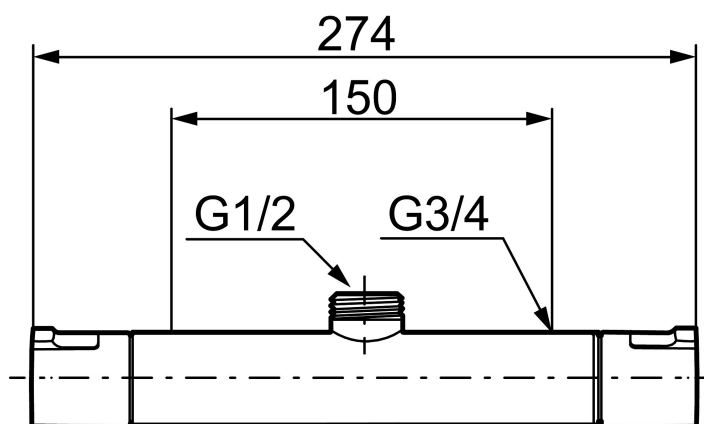

Unique characteristics

Backflow protection unit type