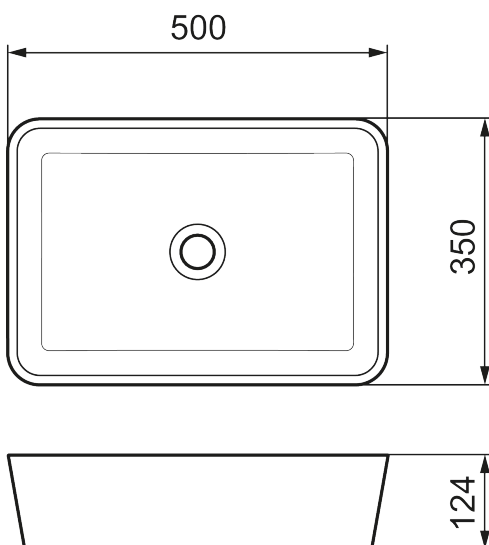

Unique characteristics

MORA LAVA V

A generous, low-profile design that opens up your vanity area and lets it breathe. Made from our tactile and durable mineral composite, with a thick rim for added presence.

About the collection

Easy styling, generous proportions, and freestanding lines meet in a range of timeless basins.

In any color you want

Article number: 952005

Description: White

- Mineral composite
- Width: 500 mm
- Deep: 350 mm
- Height: 124 mm
- Basin waste sold separately
- Weight: 9 kg