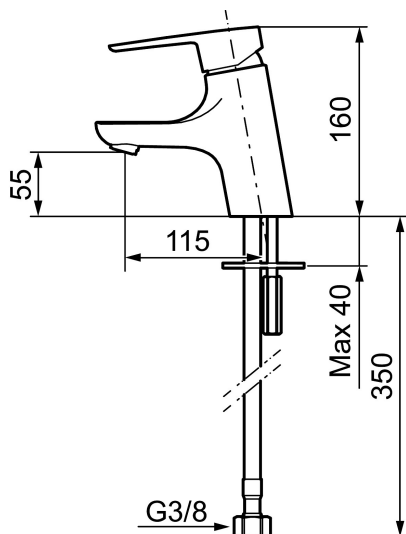

## MORA CERA B5 basin mixer

A bathroom is a place for relaxation, pleasure and recharging your batteries. So fill it with enjoyment. Save energy effortlessly, protect against fluctuations in water temperature, take an extra long shower with a clear conscience. Mora Cera puts quality time in your bathroom in countless ways.

Article number: 243001.CA Flow 3 bar: 4.8 l/m

Description: Chrome

- ESS (energy saving system)
- Ceramic cartridge with soft closing function
- Adjustable flow control and temperature limiter
- Eco (energy and water saving constant flow aerator, 5 l/min at 200–600 kPa)
- Soft PEX<sup>®</sup> hoses with 3/8" connecting nut (stainless steel braided)
- Approved by the Rheumatism Association in Sweden
- Hole diameter Ø33,5-37 mm