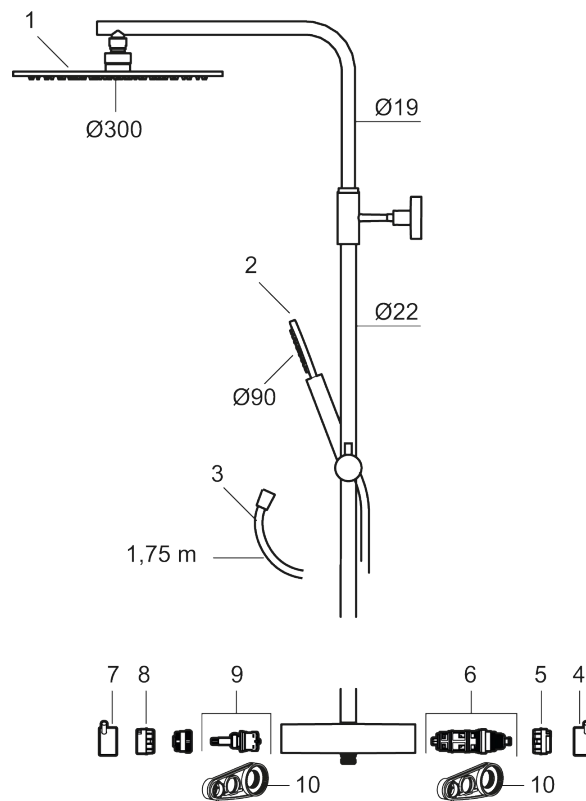

PRODUCT DESCRIPTION

MORA INXX II shower system kit

With its durable matt black finish the INXX II combines classic design with high performance, constant temperature, outstanding comfort and effective scald protection. The overhead shower has a large, slim shower head that looks great in bathrooms with a strong character and striking shapes, as well as in classic bathrooms designed for rest and relaxation. The mixer has been tested and approved according to current building regulations and is energy-efficient, which means it reduces water and energy use without compromising on comfort. The INXX II collection offers a world-class water experience.

About the collection

INXX II is an elegant, timeless collection in a palette of carefully selected colours. Offering a combination of high quality, sober design and outstanding comfort, this is the ultimate collection.

Article number: 271800.12

Sparepartlist

NO.	ART NO.	RSK	DESCRIPTION
1	130348	8237489	Shower head 300 mm, chrome