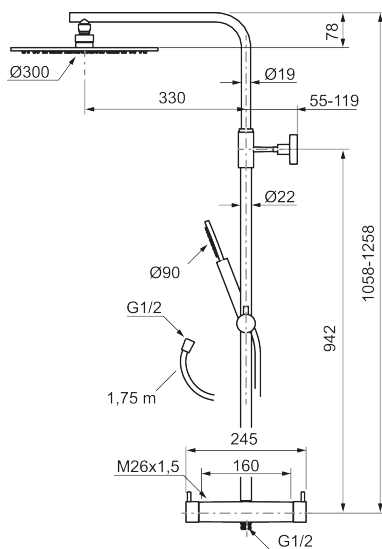

Consist of:

MORA INXX II thermostatic mixer:

- Pressure balanced thermostatic mixer
- With reversible headwork
- Temperature handle with safety stop at 38°C
- With Eco-function
- Approved non-return valves, EN-Standard EN1717

MORA INXX II Shower System:

- Shower hose in metal, PVC- and BPA-free
- With Easy-Clean anti-limescale system
- Adjustable height
- Hand shower 7,5 l/min, shower head 11 l/min