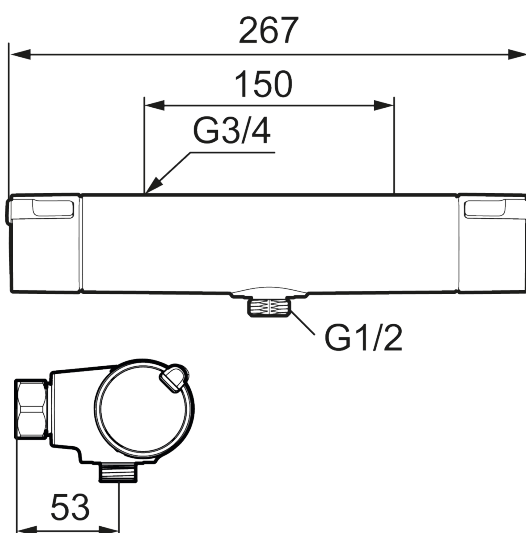

**Article number:** 331100.DB **Flow 3 bar:** 12.0 l/m

**Description:** Chrome, 150 c/c, incl. 2 x cover plate

### Unique characteristics

Backflow protection unit type **EB**

- With shower connection down
- Pressure balanced thermostatic mixer
- Temperature handle with safety stop at 38°C
- With Eco-function
- Lead Free material
- Approved non-return valves, EN-Standard EN1717