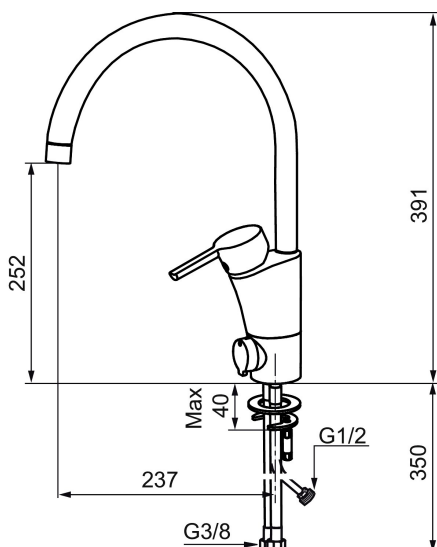

## MORA MMIX K5 kitchen mixer

Mora MMIX combines elegance and ergonomic design with energy-efficiency. Soft geometric curves and a timeless style characterise the entire Mora MMIX range. The mixers were developed according to our unique EcoSafe™ concept focusing on low energy consumption and long-term environmental care.

Article number: 732151.CA Flow 3 bar: 8.1 l/m

Description: Chrome, constant flow 8 l/min at 200–600 kPa

### Unique characteristics

Backflow protection unit type

- ESS (energy saving system)
- Ceramic cartridge with soft closing function
- Adjustable flow control and temperature limiter
- Eco (energy and water saving aerator)
- Soft PEX® hoses with 3/8" connecting nut (stainless steel braided)
- Swivel spout, limitation part for 60°, 85°, 110° or 360° included
- With dishwasher valve, switchable between cold and hot water. Pre-set on cold water
- Lead Free material
- Hole diameter Ø32-37 mm