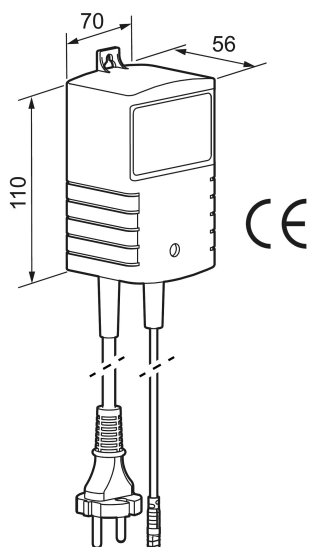

Unique characteristics

Transformer variable 6–12V

Article number: 729471

- For Mora Tronic Compact, produced before 2019 - 6/9V
- For Mora Tronic shower panels, produced before 2019 - 6/9V
- For Mora Tronic basin mixer - 12V
- For Mora Tronic Solid - 7,5V
- Enclosure class: IP45
- Should be installed with the cables downwards (to provide protection from water jets ~IP45)
- 6–12V DC
- 0,8A
- Operating temperature range: 0–40 °C
- Delivered with 0.5 m secondary lead, 2 m rubber cable with plug (the plug is not earthed but is compatible with earthed sockets, double insulated transformer)
- Maximum 3 extension cables of 5 m per mixer
- Supplies up to 8 mixers