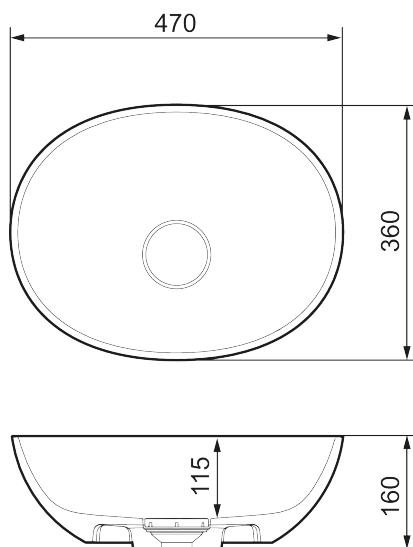

Unique characteristics

MORA LAVA X

Smooth and elegant, the LAVA Wash Basin X combines effortlessly with the Mora Freestander Bath X. Its proportions are welcoming and contemporary with a minimal silhouette that works with a multitude of styles.

About the collection

Easy styling, generous proportions, and freestanding lines meet in a range of timeless basins.

Article number: 952010.12

Description: Matte black

- Mineral composite
- Width: 470 mm
- Deep: 360 mm
- Height: 160 mm
- Basin waste sold separately
- Weight: 8 kg