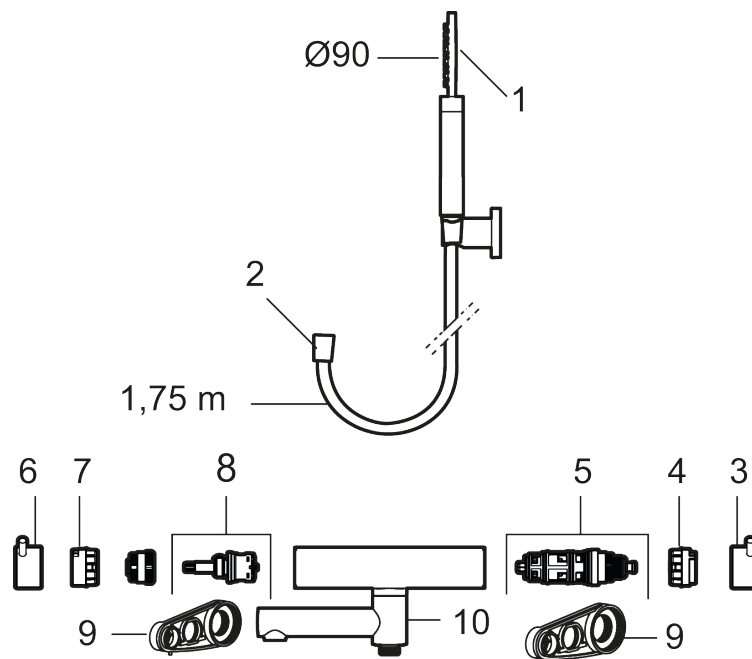

PRODUCT DESCRIPTION

MORA INXX II bath mixer

With its durable matt white finish and hand shower with a large, round nozzle, makes this mixer looks great and gives a truly relaxing baths. The INXX II collection offers a world-class water experience with constant temperature, high comfort and effective scald protection. The mixer has been tested and approved according to current building regulations and is energy-efficient, which means it reduces water and energy use without compromising on comfort.

About the collection

INXX II is an elegant, timeless collection in a palette of carefully selected colours. Offering a combination of high quality, sober design and outstanding comfort, this is the ultimate collection.

Article number: 270000.22

Sparepartlist

NO.	ART NO.	RSK	DESCRIPTION
1	209575	8275496	Hand shower, chrome
1	209575.12	8275497	Hand shower, matte black
1	209575.22	8275498	Hand shower, matte white
1	209575.44	8275499	Hand shower, matte grey
1	209575.60	8275500	Hand shower, polished brass PVD
1	209575.62	8275501	Hand shower, brused brass PVD