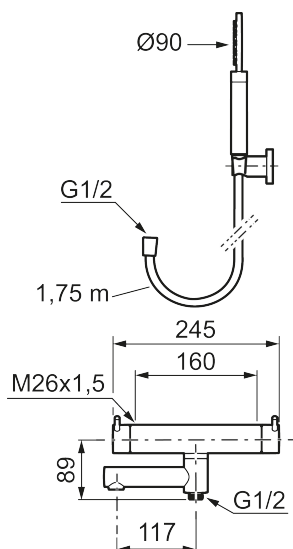

Article number: 270000.22 Flow 3 bar: 20.0 l/m

Description: Matte white, 160 c/c

Unique characteristics

Backflow protection unit type 

- With hand shower, holder and hose in metal, PVC- and BPA-free
- Swivel spout with built-in diverter
- Pressure balanced thermostatic mixer
- Temperature handle with safety stop at 38°C
- With Eco-function
- Approved non-return valves, EN-Standard EN1717

Article number: 270000.22

Sparepartlist

NO.	ART NO.	RSK	DESCRIPTION
1	209575	8275496	Hand shower, chrome
1	209575.12	8275497	Hand shower, matte black
1	209575.22	8275498	Hand shower, matte white
1	209575.44	8275499	Hand shower, matte grey
1	209575.60	8275500	Hand shower, polished brass PVD
1	209575.62	8275501	Hand shower, brused brass PVD