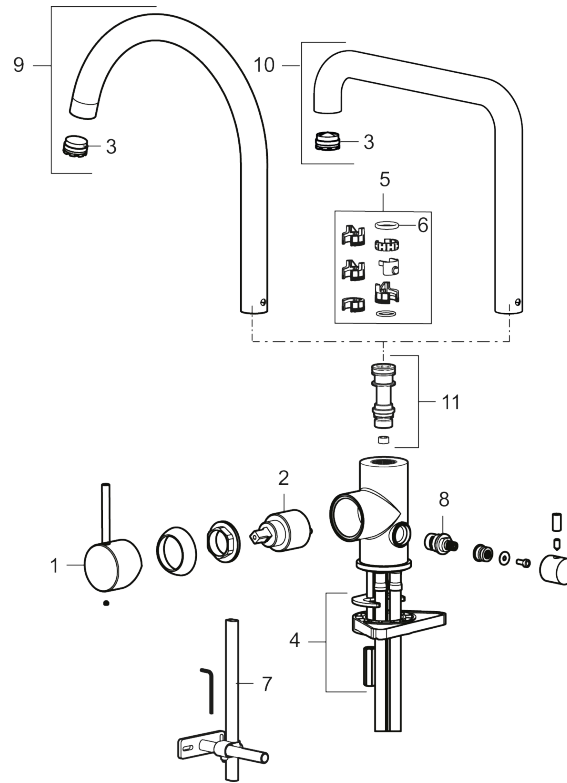

MORA INXX II sharp kitchen mixer

Article number: 272071.12LD3 **Flow 3 bar:** 3.8 l/m

Description: Matte black, LEED/BREEAM compliant

- Ceramic cartridge
- Adjustable flow control and temperature limiter
- Soft PEX[®] hoses with 3/8" connecting nut (stainless steel braided)
- Swivel spout, limitation part for 60°, 85°, 110° or 360° included
- With dish washer valve CW, not adjustable to HW
- Hole diameter Ø34-37 mm

Unique characteristics

Backflow protection unit type 

PRODUCT DESCRIPTION

MORA INXX II sharp kitchen mixer

Article number:
272071.12LD3

Sparepartlist

NO.	ART NO.	RSK	DESCRIPTION
1	409700.AE	8394069	Lever, complete, chrome
1	409700.12AE	8394070	Lever, complete, matte black
1	409700.22AE	8394071	Lever, complete, matte white
1	409700.44AE	8394072	Lever, complete, matte grey
1	409700.60AE	8394073	Lever, complete, polished brass PVD
1	409700.62AE	8394074	Lever, complete, brushed brass PVD
1	409700.76AE	8394075	Lever, complete, brushed nickel
2	409702.AE	8437059	Ceramic cartridge
3	S600230		Aerator M21,5 ext., Z
4	S600055		Fastening details
5	209565.AE		Limitation segment
6	708843.AE	8295357	O-ring (15,54 x 2,62), 2 pcs
7	409340.AE	8531598	Stabilization kit
8	409707.AE	8394082	Ceramic cartridge for dish washer connection