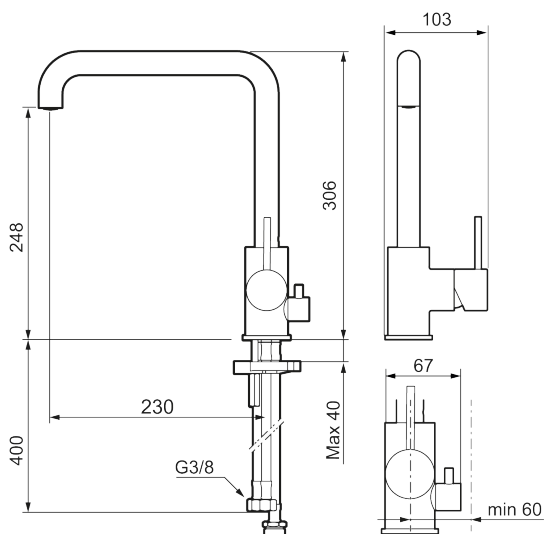

MORA INXX II sharp kitchen mixer

Article number: 272071.12LD3 **Flow 3 bar:** 3.8 l/m

Description: Matte black, LEED/BREEAM compliant

- Ceramic cartridge
- Adjustable flow control and temperature limiter
- Soft PEX[®] hoses with 3/8" connecting nut (stainless steel braided)
- Swivel spout, limitation part for 60°, 85°, 110° or 360° included
- With dish washer valve CW, not adjustable to HW
- Hole diameter Ø34-37 mm

Unique characteristics

Backflow protection unit type 

PRODUCT DESCRIPTION

MORA INXX II sharp kitchen mixer

Article number:
272071.12LD3

Sparepartlist

NO.	ART NO.	RSK	DESCRIPTION
1	409700.AE	8394069	Lever, complete, chrome
1	409700.12AE	8394070	Lever, complete, matte black
1	409700.22AE	8394071	Lever, complete, matte white
1	409700.44AE	8394072	Lever, complete, matte grey
1	409700.60AE	8394073	Lever, complete, polished brass PVD
1	409700.62AE	8394074	Lever, complete, brushed brass PVD
1	409700.76AE	8394075	Lever, complete, brushed nickel
2	409702.AE	8437059	Ceramic cartridge
3	S600230		Aerator M21,5 ext., Z
4	S600055		Fastening details
5	209565.AE		Limitation segment
6	708843.AE	8295357	O-ring (15,54 x 2,62), 2 pcs
7	409340.AE	8531598	Stabilization kit
8	409707.AE	8394082	Ceramic cartridge for dish washer connection