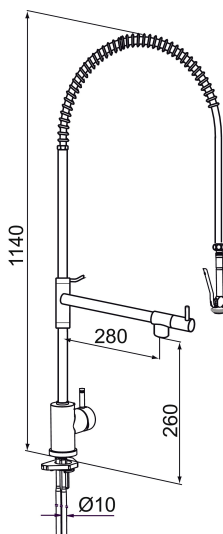

Unique characteristics

Backflow protection unit type

MORA IZZY profi kitchen mixer

Mora Izzy Profi is a unique system comprising a kitchen mixer with high spout and a spring-suspended dishwashing shower. Mora Temp Profi makes your kitchen work a breeze. You'll discover new possibilities, like filling a really big pot or spraying a plant with water.

Article number: 702840 Flow 3 bar: 15.1 l/m

Description: Chrome

- ESS (energy saving system)
- Swivel spout 120° with on/off valve
- Hose 1200 mm
- Self-closing hand shower
- Note: Installation on solid worktops, not thin sheet metal sinks
- Hole diameter Ø29-35 mm
- Approved non-return valves EN-Standard EN 1717