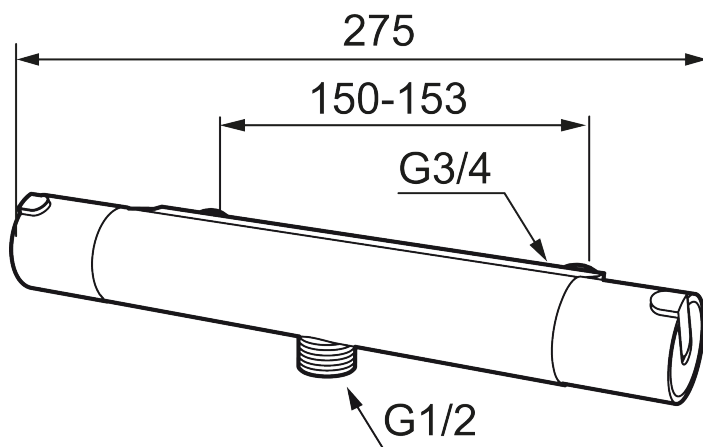

MORA REXX T5 shower mixer

With their simple, minimalist design, Mora REXX mixers are the essence of Scandinavian design and functionality. Their innovation lies in their precision. When tradition and craftsmanship meet state-of-the-art manufacturing methods and inspiring design, the result is Mora REXX. The version shown here is a beautiful bath mixer with world-leading functionality, providing unbeatable safety and comfort.

Article number: 707060.0011

Description: Chrome/black

Uniqe characteristics

Backflow protection unit type 

- With shower connection down
- Compensates for temperature and pressure fluctuations
- Temperature handle with safety stop at 38°C
- With Eco-function
- Approved non-return valves, EN-Standard EN1717