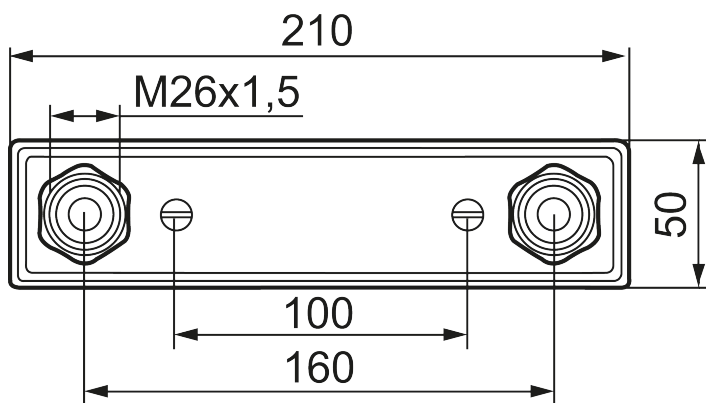

## Wall Plate 160 c/c, for PE-X-, PE-RT-, PB- and multilayer-pipes

We have a wide selection of wall plate in a choice of six colours, with screws that match the colour of the plate. Brackets are available for the models P-EX 15 and P-EX 16 and in 150 and 160 c/c.

**Article number:** 650281.22

**Description:** Matte white, D: Ø16

Unique characteristics

- For concealed fitting
- With screws and wall seal
- Connection remains on the surface of the wall

**Connections has product certification issued by a product certification body in Sweden, RISE Certification, for:**

- PE-X enligt EN ISO 15875: 15x2.5, 16x2.0 & 16x2.2
- PE-RT enligt EN ISO 22391: 15x2.5 & 16x2.2
- PB enligt EN ISO 15876: 16x2.0

**Multilayer pipe by manufacture:**

- Uponor UNI PIPE PE-RT/AL/PE-RT 16\*2
- Thermotech MultiSystem AluComposite PE-RT Type2/AL/PE-RT Typ2 16\*2
- Roth Systemrohr Alu-Laserplus 16\*2 mm PE-RT TypII/Al/PE-RT TypII
- LK PAL Universal Pipe A16 16\*2,0
- TECElogo dimension 16 – multilayer pipe – PE-RT/Al/PE-RT 16\*2,0 mm
- TECElogo dimension 16 – multilayer pipe – PE-Xc/Al/PE-RT 16\*2,0 mm
- FRÄNKISCHE turatec multi 16\*2 PE-RT III/Al/PE-RT II
- HENCO RIXc PE-Xc/Al/PE-Xc 16\*2