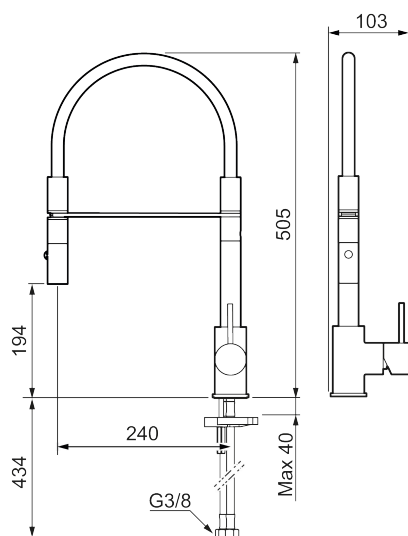

## MORA INXX II miniprofi kitchen mixer

With its durable matt grey finish and contemporary look, the INXX II miniprofi is a strikingly tall mixer perfect for open-plan kitchens. The mixer has been tested and approved according to current building regulations and is energy-efficient, which means it reduces water and energy use without compromising on comfort.

Article number: 272081.44CA Flow 3 bar: 6.0 l/m

Description: Matte grey

- Nozzle with two spray patterns (normal and rinse)
- Ceramic cartridge
- Adjustable flow control and temperature limiter
- Swivel spout, limitation part for 60°, 85°, 110° or 360° included
- Soft PEX® hoses with 3/8" connecting nut (stainless steel braided)
- Approved non-return valves, EN-Standard EN1717
- Hole diameter Ø34-37 mm