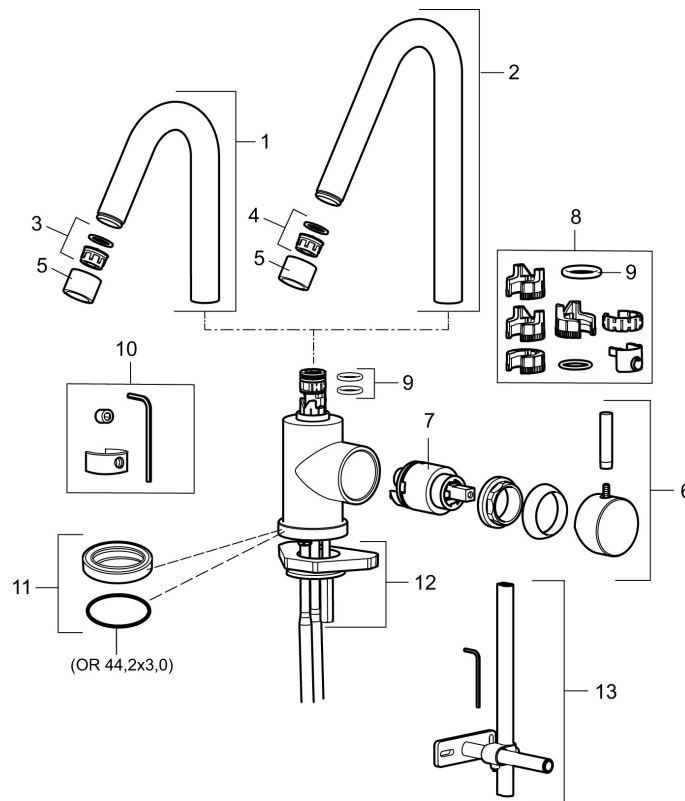

## MORA IZZY basin mixer

Mora Izzy exudes harmony and elegance. The elegantly curved spout gives Mora Izzy its characteristic look. Izzy Regular has a chrome-plated surface that suits all interiors.

Article number: 702805.00 Flow 3 bar: 5.9 l/m

Description: Chrome

- ESS (energy saving system)
- Adjustable flow control and temperature limiter
- Soft PEX<sup>®</sup> hoses with 3/8" connecting nut (stainless steel braided)
- Fixed spout
- Hole diameter Ø29-37 mm

# MORA IZZY basin mixer

Mora Izzy exudes harmony and elegance. The elegantly curved spout gives Mora Izzy its characteristic look. Izzy Regular has a chrome-plated surface that suits all interiors.

Article number: 702805.00

## Sparepartlist

NO.	ART NO.	RSK	DESCRIPTION
1	409616.AE	8440596	Spout, complete, basin, chrome
1	409616.25AE	8440602	Spout, complete, basin, rustic brass
1	409616.66AE	8440603	Spout, complete, basin, raw brass
1	409616.80AE	8440604	Spout, complete, basin, chrome/grooved
2	409615.AE	8440595	Spout, complete, kitchen, chrome
2	409615.25AE	8440599	Spout, complete, kitchen, rustic brass
2	409615.66AE	8440600	Spout, complete, kitchen, raw brass
2	409615.80AE	8440601	Spout, complete, kitchen, chrome/grooved
3	131419.AE	8281517	Aerator insert, 5,5–6,5 l/min at 300 kPa
4	131398.AE	8281493	Aerator insert, 9–11 l/min at 300 kPa
5	409618.AE	8281549	Housing M22 int., chrome
5	409618.25AE	8281551	Housing M22 int., rustic brass