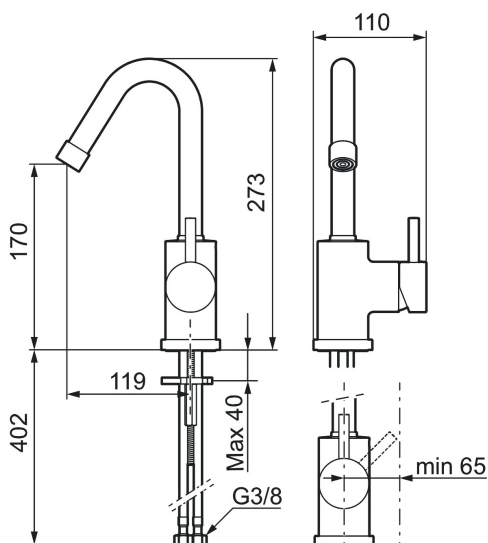

Unique characteristics

Backflow protection unit type