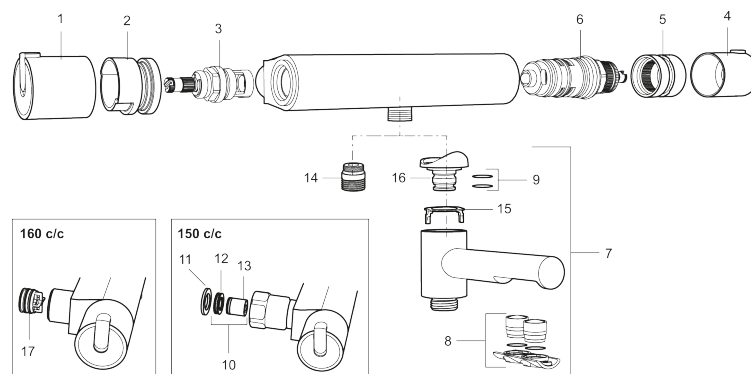

Article number: 707000

Description: Chrome, 160 c/c

Unique characteristics

- Swivel spout with built-in diverter
- Compensates for temperature and pressure fluctuations
- Temperature handle with safety stop at 38°C
- With Eco-function
- Approved non-return valves, EN-Standard EN1717

Backflow protection unit type

PRODUCT DESCRIPTION

MORA REXX T5 bath mixer

With their simple, minimalist design, Mora REXX mixers are the essence of Scandinavian design and functionality. Their innovation lies in their precision. When tradition and craftsmanship meet state-of-the-art manufacturing methods and inspiring design, the result is Mora REXX. The version shown here is a beautiful bath mixer with world-leading functionality for unbeatable safety and comfort.

Article number: 707000

Sparepartlist

NO.	ART NO.	RSK	DESCRIPTION
1	209511.AE	8345176	Temperature handle, chrome
1	209511.0011AE	8345177	Temperature handle, chrome/black
2	209513.AE	8346508	Stop ring, temperature
3	708467.AE	8345124	Headwork
4	209510.AE	8345163	On/off handle, chrome
4	209510.0011AE	8345164	On/off handle, chrome/black
5	209512.AE	8346507	Stop ring, on/off
6	708468.AE	8345130	Thermostatic unit
7	209515	8344849	Swivel spout, for coversion of shower mixer to bath/shower mixer, chrome
7	209515.0011	8344850	Swivel spout, for coversion of shower mixer to bath/shower mixer, chrome/black
8	209516.AE	8242291	Aerator kit, chrome
8	209516.0011AE	8242295	Aerator kit, chrome/Black
9	209519.AE	8938340	O-ring, for swivel spout
10	708338.AE		Non-return valve (2 pcs)
11	709339.AE	8938274	Gasket 24/15x2, 2 pcs
12	708080.AE		Holder for filter, complete
13	139465.AE	8186872	Non-return valve, with lock ring

NO.	ART NO.	RSK	DESCRIPTION
14	409659.AE	8187025	Shower connector M18x1xG1/2
15	129154.AE	8295332	Stop ring
16	209494.AE	8314141	Spout nipple incl cover ring
17	129380.AE	8345651	Non-return valve (2 pcs)