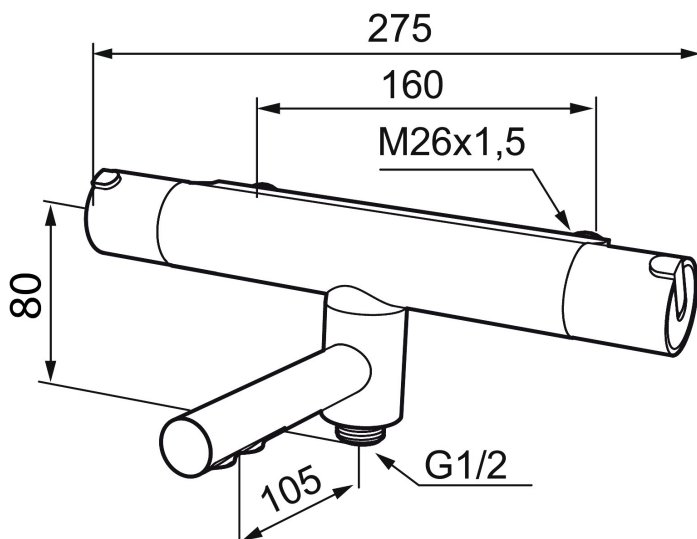

Article number: 707000

Description: Chrome, 160 c/c

Unique characteristics

- Swivel spout with built-in diverter
- Compensates for temperature and pressure fluctuations
- Temperature handle with safety stop at 38°C
- With Eco-function
- Approved non-return valves, EN-Standard EN1717

Backflow protection unit type

PRODUCT DESCRIPTION

MORA REXX T5 bath mixer

With their simple, minimalist design, Mora REXX mixers are the essence of Scandinavian design and functionality. Their innovation lies in their precision. When tradition and craftsmanship meet state-of-the-art manufacturing methods and inspiring design, the result is Mora REXX. The version shown here is a beautiful bath mixer with world-leading functionality for unbeatable safety and comfort.

Article number: 707000

Sparepartlist

NO.	ART NO.	RSK	DESCRIPTION
1	209511.AE	8345176	Temperature handle, chrome
1	209511.0011AE	8345177	Temperature handle, chrome/black
2	209513.AE	8346508	Stop ring, temperature
3	708467.AE	8345124	Headwork
4	209510.AE	8345163	On/off handle, chrome
4	209510.0011AE	8345164	On/off handle, chrome/black
5	209512.AE	8346507	Stop ring, on/off
6	708468.AE	8345130	Thermostatic unit
7	209515	8344849	Swivel spout, for coversion of shower mixer to bath/shower mixer, chrome
7	209515.0011	8344850	Swivel spout, for coversion of shower mixer to bath/shower mixer, chrome/black
8	209516.AE	8242291	Aerator kit, chrome
8	209516.0011AE	8242295	Aerator kit, chrome/Black
9	209519.AE	8938340	O-ring, for swivel spout
10	708338.AE		Non-return valve (2 pcs)
11	709339.AE	8938274	Gasket 24/15x2, 2 pcs
12	708080.AE		Holder for filter, complete
13	139465.AE	8186872	Non-return valve, with lock ring

NO.	ART NO.	RSK	DESCRIPTION
14	409659.AE	8187025	Shower connector M18x1xG1/2
15	129154.AE	8295332	Stop ring
16	209494.AE	8314141	Spout nipple incl cover ring
17	129380.AE	8345651	Non-return valve (2 pcs)