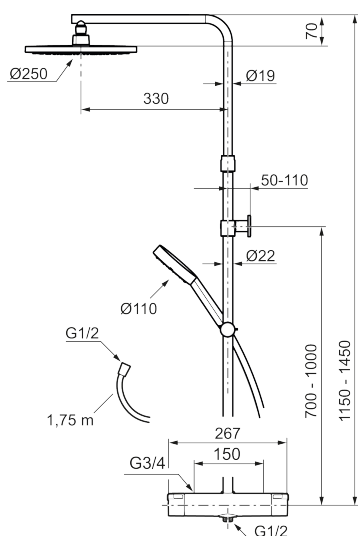

Unique characteristics

Backflow protection unit type **EB**