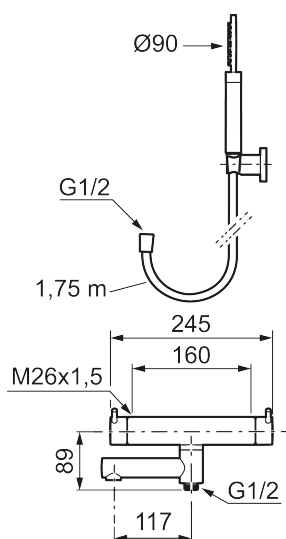

Article number: 270000.44 **Flow 3 bar:** 20.0 l/m

Description: Matte grey, 160 c/c

Unique characteristics

Backflow protection unit type **EB**

- With hand shower, holder and hose in metal, PVC- and BPA-free
- Swivel spout with built-in diverter
- Pressure balanced thermostatic mixer
- Temperature handle with safety stop at 38°C
- With Eco-function
- Approved non-return valves, EN-Standard EN1717

Article number: 270000.44

Sparepartlist

NO.	ART NO.	RSK	DESCRIPTION
1	209575	8275496	Hand shower, chrome
1	209575.12	8275497	Hand shower, matte black
1	209575.22	8275498	Hand shower, matte white
1	209575.44	8275499	Hand shower, matte grey
1	209575.60	8275500	Hand shower, polished brass PVD
1	209575.62	8275501	Hand shower, brused brass PVD
2	131170.AE	8251927	Shower hose in metal, 1750 mm, chrome