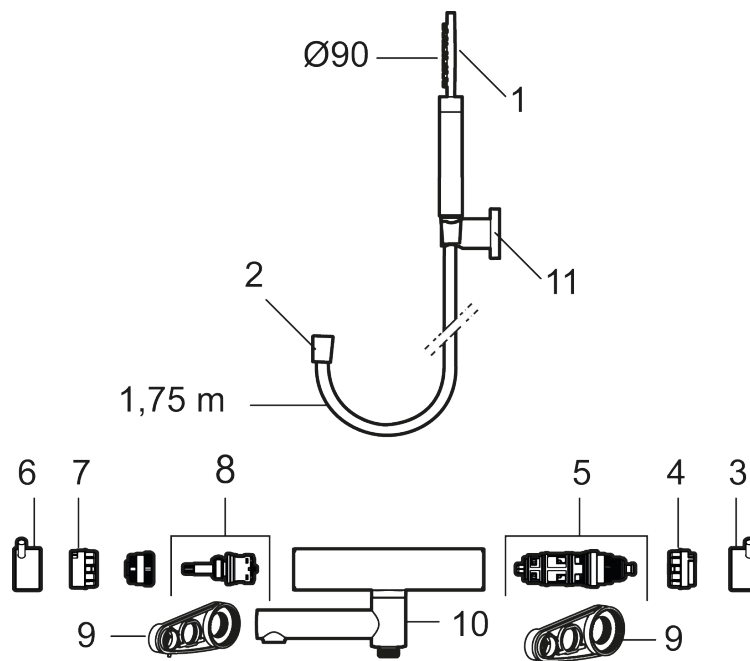

Article number: 270000.44 **Flow 3 bar:** 20.0 l/m

Description: Matte grey, 160 c/c

Unique characteristics

Backflow protection unit type **EB**

- With hand shower, holder and hose in metal, PVC- and BPA-free
- Swivel spout with built-in diverter
- Pressure balanced thermostatic mixer
- Temperature handle with safety stop at 38°C
- With Eco-function
- Approved non-return valves, EN-Standard EN1717

PRODUCT DESCRIPTION

MORA INXX II bath mixer

With its durable matt grey finish and hand shower with a large, round nozzle, makes this mixer looks great and gives a truly relaxing baths. The INXX II collection offers a world-class water experience with constant temperature, high comfort and effective scald protection. The mixer has been tested and approved according to current building regulations and is energy-efficient, which means it reduces water and energy use without compromising on comfort.

Article number: 270000.44

Sparepartlist

NO.	ART NO.	RSK	DESCRIPTION
1	209575	8275496	Hand shower, chrome
1	209575.12	8275497	Hand shower, matte black
1	209575.22	8275498	Hand shower, matte white
1	209575.44	8275499	Hand shower, matte grey
1	209575.60	8275500	Hand shower, polished brass PVD
1	209575.62	8275501	Hand shower, brused brass PVD
2	131170.AE	8251927	Shower hose in metal, 1750 mm, chrome