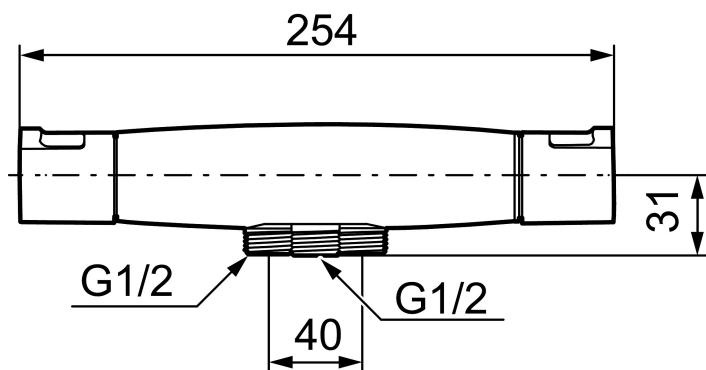

MORA CERA T4 shower mixer

A bathroom is a place for relaxation, pleasure and recharging your batteries. So fill it with enjoyment. Save energy effortlessly, protect against fluctuations in water temperature, take an extra long shower with a clear conscience. Mora Cera puts quality time in your bathroom in countless ways.

Article number: 241200

Description: Chrome, 40 c/c, pipe conn. down, shower conn. down

- Temperature handle with safety stop at 38°C and 42°C
- With Eco-function
- Projection from wall 54 mm
- Approved non-return valves, EN-Standard EN1717
- Extra user-friendly grips, approved by the Rheumatism Association in Sweden

Unique characteristics

Backflow protection unit type