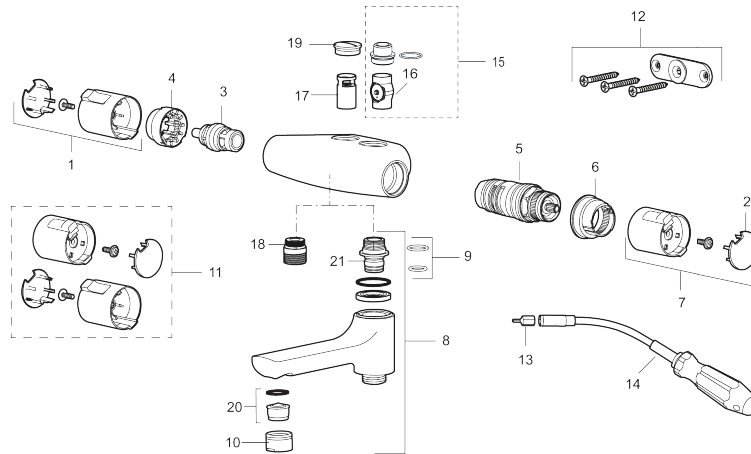

Article number: 241200

Description: Chrome, 40 c/c, pipe conn. down, shower conn. down

- Temperature handle with safety stop at 38°C and 42°C
- With Eco-function
- Projection from wall 54 mm
- Approved non-return valves, EN-Standard EN1717
- Extra user-friendly grips, approved by the Rheumatism Association in Sweden

Unique characteristics

Backflow protection unit type 

PRODUCT DESCRIPTION

MORA CERA T4 shower mixer

A bathroom is a place for relaxation, pleasure and recharging your batteries. So fill it with enjoyment. Save energy effortlessly, protect against fluctuations in water temperature, take an extra long shower with a clear conscience. Mora Cera puts quality time in your bathroom in countless ways.

Article number: 241200

Sparepartlist

NO.	ART NO.	RSK	DESCRIPTION
1	409653.AA	8345188	On/off handle, complete, chrome, retail packed
2	409658.AA	8345190	End cover, chrome, retail packed
3	S600274	8397028	Ceramic headwork (G15)
4	708079.AE		Eco, Stop ring, on/off
5	708764.AE	8345114	Thermostatic cartridge
6	209556.AE	8345184	Stop ring, temperature
7	409654.AA	8345189	Temperature handle, complete, chrome, retail packed
8	409656	8344876	Swivel spout, for conversion of shower mixer to bath/shower mixer, chrome
9	209519.AE	8938340	O-ring, for swivel spout
10	131415.AE	8281512	Housing M24 utv., 15 mm, chrome
11	409650.AA	8345187	On/off- and temperature handle, complete, chrome, retail packed
12	159006.AE	8187806	Wall bracket Mora Cera 40 c/c, complete
13	159027.AE	8345938	3 mm bit for flexible key
14	S600296	3870202	
15	409320	8187807	Vaska rebuild kit
16	109196.AE	8345618	Insert with non-return valve, Vaska
17	129098.AE	8345617	Non-return valve (2 pcs)

NO.	ART NO.	RSK	DESCRIPTION
18	409659.AE	8187025	Shower connector M18x1xG1/2
19	129369.AE	8295360	End cover
20	139783.AE	8281546	Aerator inlet, 20–24 l/min at 300 kPa
21	209494.AE	8314141	Spout nipple incl cover ring