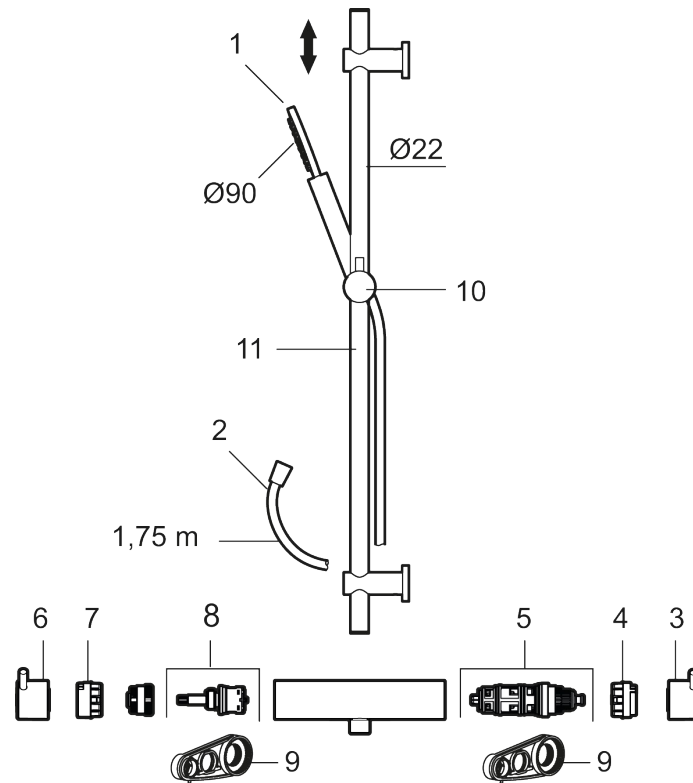

MORA INXX II shower kit

Article number: 271600.LD6 **Flow 3 bar:** 6.0 l/m

Description: Chrome, LEED/BREEAM compliant

Consist of:

MORA INXX II shower mixer:

- Pressure balanced thermostatic mixer
- Temperature handle with safety stop at 38°C
- With Eco-function
- Approved non-return valves, EN-Standard EN1717

MORA INXX II shower:

- Shower hose in metal, PVC- and BPA-free
- With adjustable wall brackets for usage of existing screw holes
- With Easy-Clean anti-limescale system
- Constant flow 6 l/min at 200–600 kPa

Unique characteristics

PRODUCT DESCRIPTION

MORA INXX II shower kit

Article number: 271600.LD6

Sparepartlist

NO.	ART NO.	RSK	DESCRIPTION
1	209575	8275496	Hand shower, chrome
1	209575.12	8275497	Hand shower, matte black
1	209575.22	8275498	Hand shower, matte white
1	209575.44	8275499	Hand shower, matte grey
1	209575.60	8275500	Hand shower, polished brass PVD
1	209575.62	8275501	Hand shower, brused brass PVD
2	131170.AE	8251927	Shower hose in metal, 1750 mm, chrome
2	131170.12AE	8251999	Shower hose in metal, 1750 mm, matte black
2	131170.22AE	8252000	Shower hose in metal, 1750 mm, matte white
2	131170.44AE	8252001	Shower hose in metal, 1750 mm, matte grey
2	131170.60AE	8252002	Shower hose in metal, 1750 mm, polished brass PVD
2	131170.62AE	8252003	Shower hose in metal, 1750 mm, brused brass PVD
3	409710.AE	8218902	Temperature handle, chrome
3	409710.12AE	8218903	Temperature handle, matte black
3	409710.22AE	8218904	Temperature handle, matte white