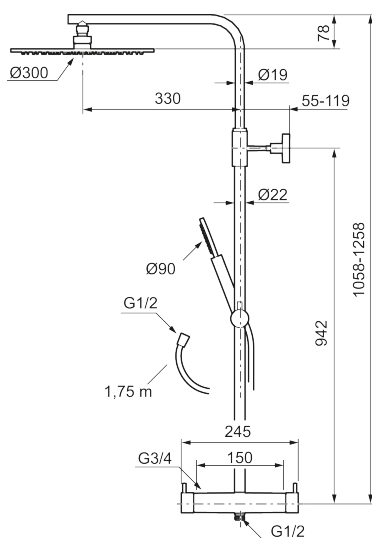

Consist of:

MORA INXX II thermostatic mixer:

- Pressure balanced thermostatic mixer
- With reversible headwork
- Temperature handle with safety stop at 38°C
- With Eco-function
- Approved non-return valves, EN-Standard EN1717

MORA INXX II Shower System:

- Shower hose in metal, PVC- and BPA-free
- With Easy-Clean anti-limescale system
- Adjustable height
- Hand shower 7,5 l/min, shower head 11 l/min