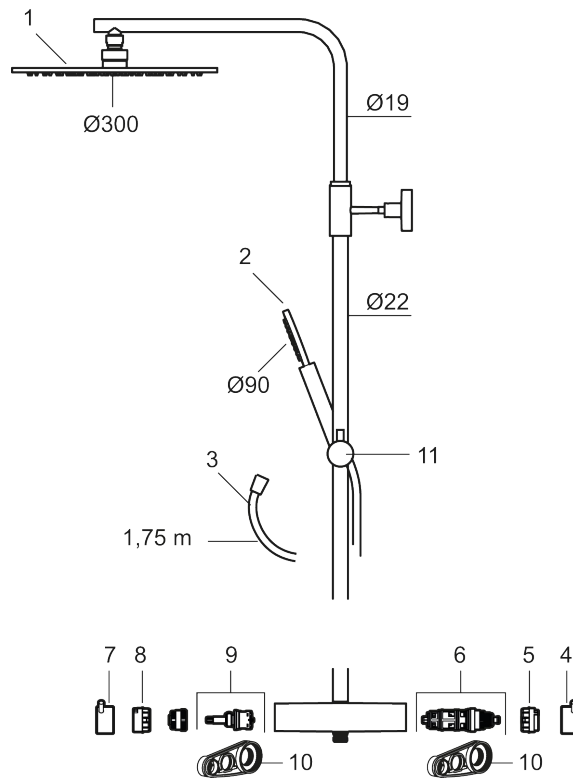

PRODUCT DESCRIPTION

MORA INXX II shower system kit

With its durable matt black finish the INXX II combines classic design with high performance, constant temperature, outstanding comfort and effective scald protection. The overhead shower has a large, slim shower head that looks great in bathrooms with a strong character and striking shapes, as well as in classic bathrooms designed for rest and relaxation. The mixer has been tested and approved according to current building regulations and is energy-efficient, which means it reduces water and energy use without compromising on comfort. The INXX II collection offers a world-class water experience.

About the collection

INXX II is an elegant, timeless collection in a palette of carefully selected colours. Offering a combination of high quality, sober design and outstanding comfort, this is the ultimate collection.

Article number: 271900.12

Sparepartlist

NO.	ART NO.	RSK	DESCRIPTION
1	130348	8237489	Shower head 300 mm, chrome
1	130348.12	8237490	Shower head 300 mm, matte black
1	130348.22	8237491	Shower head 300 mm, matte white