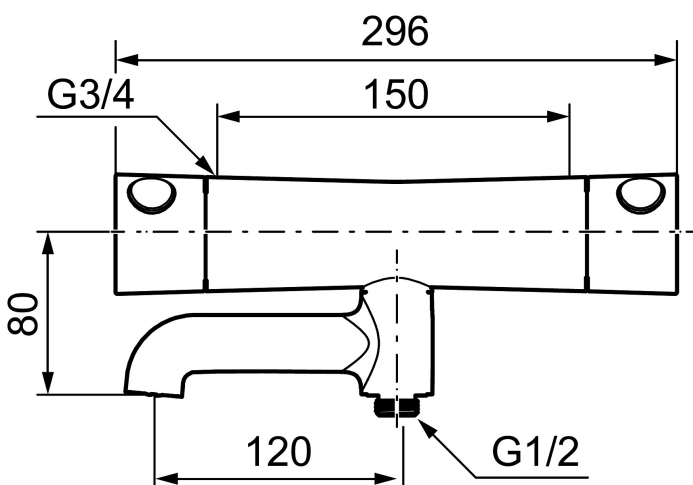

Article number: 260100

Description: Chrome, 150 c/c

Uniqe characteristics

Backflow protection unit type 

- Swivel spout with built-in diverter
- Pressure balanced thermostatic mixer
- Temperature handle with safety stop at 38°C
- With Eco-function
- Approved non-return valves, EN-Standard EN1717