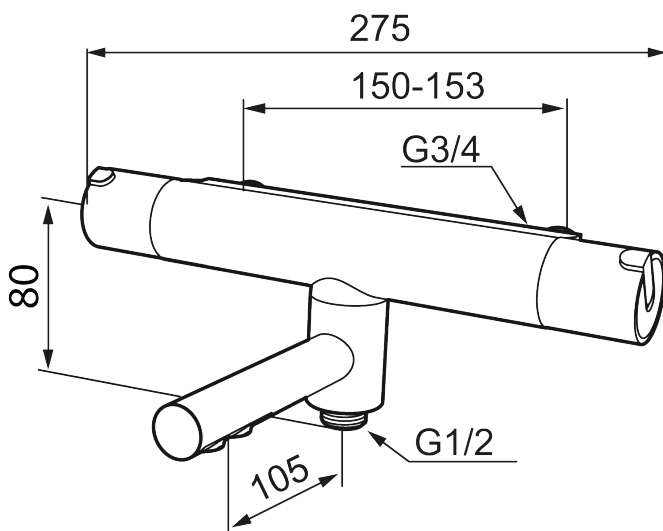

Article number: 707010

Description: Chrome, 150 c/c

- Swivel spout with built-in diverter
- Compensates for temperature and pressure fluctuations
- Temperature handle with safety stop at 38°C
- With Eco-function
- Approved non-return valves, EN-Standard EN1717

Unique characteristics

Backflow protection unit type **EB**

PRODUCT DESCRIPTION

MORA REXX T5 bath mixer

With their simple, minimalist design, Mora REXX mixers are the essence of Scandinavian design and functionality. Their innovation lies in their precision. When tradition and craftsmanship meet state-of-the-art manufacturing methods and inspiring design, the result is Mora REXX. The version shown here is a beautiful bath mixer with world-leading functionality for unbeatable safety and comfort.

Article number: 707010

Sparepartlist

NO.	ART NO.	RSK	DESCRIPTION
1	209511.AE	8345176	Temperature handle, chrome
1	209511.0011AE	8345177	Temperature handle, chrome/black
2	209513.AE	8346508	Stop ring, temperature
3	708467.AE	8345124	Headwork
4	209510.AE	8345163	On/off handle, chrome
4	209510.0011AE	8345164	On/off handle, chrome/black
5	209512.AE	8346507	Stop ring, on/off
6	708468.AE	8345130	Thermostatic unit
7	209515	8344849	Swivel spout, for coversion of shower mixer to bath/shower mixer, chrome
7	209515.0011	8344850	Swivel spout, for coversion of shower mixer to bath/shower mixer, chrome/black
8	209516.AE	8242291	Aerator kit, chrome
8	209516.0011AE	8242295	Aerator kit, chrome/Black
9	209519.AE	8938340	O-ring, for swivel spout
10	708338.AE		Non-return valve (2 pcs)
11	709339.AE	8938274	Gasket 24/15x2, 2 pcs
12	708080.AE		Holder for filter, complete
13	139465.AE	8186872	Non-return valve, with lock ring
14	409659.AE	8187025	Shower connector M18x1xG1/2

NO.	ART NO.	RSK	DESCRIPTION
15	129154.AE	8295332	Stop ring
16	209494.AE	8314141	Spout nipple incl cover ring
17	129380.AE	8345651	Non-return valve (2 pcs)