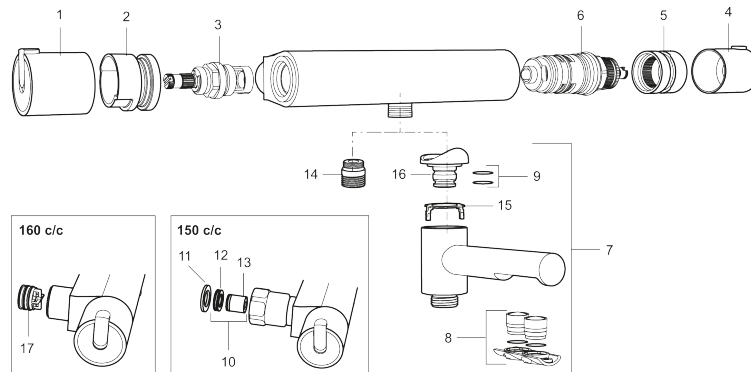

Article number: 707010

Description: Chrome, 150 c/c

- Swivel spout with built-in diverter
- Compensates for temperature and pressure fluctuations
- Temperature handle with safety stop at 38°C
- With Eco-function
- Approved non-return valves, EN-Standard EN1717

Unique characteristics

Backflow protection unit type **EB**

PRODUCT DESCRIPTION

MORA REXX T5 bath mixer

With their simple, minimalist design, Mora REXX mixers are the essence of Scandinavian design and functionality. Their innovation lies in their precision. When tradition and craftsmanship meet state-of-the-art manufacturing methods and inspiring design, the result is Mora REXX. The version shown here is a beautiful bath mixer with world-leading functionality for unbeatable safety and comfort.

Article number: 707010

Sparepartlist

NO.	ART NO.	RSK	DESCRIPTION
1	209511.AE	8345176	Temperature handle, chrome
1	209511.0011AE	8345177	Temperature handle, chrome/black
2	209513.AE	8346508	Stop ring, temperature
3	708467.AE	8345124	Headwork
4	209510.AE	8345163	On/off handle, chrome
4	209510.0011AE	8345164	On/off handle, chrome/black
5	209512.AE	8346507	Stop ring, on/off
6	708468.AE	8345130	Thermostatic unit
7	209515	8344849	Swivel spout, for coversion of shower mixer to bath/shower mixer, chrome
7	209515.0011	8344850	Swivel spout, for coversion of shower mixer to bath/shower mixer, chrome/black
8	209516.AE	8242291	Aerator kit, chrome
8	209516.0011AE	8242295	Aerator kit, chrome/Black
9	209519.AE	8938340	O-ring, for swivel spout
10	708338.AE		Non-return valve (2 pcs)
11	709339.AE	8938274	Gasket 24/15x2, 2 pcs
12	708080.AE		Holder for filter, complete
13	139465.AE	8186872	Non-return valve, with lock ring
14	409659.AE	8187025	Shower connector M18x1xG1/2

NO.	ART NO.	RSK	DESCRIPTION
15	129154.AE	8295332	Stop ring
16	209494.AE	8314141	Spout nipple incl cover ring
17	129380.AE	8345651	Non-return valve (2 pcs)